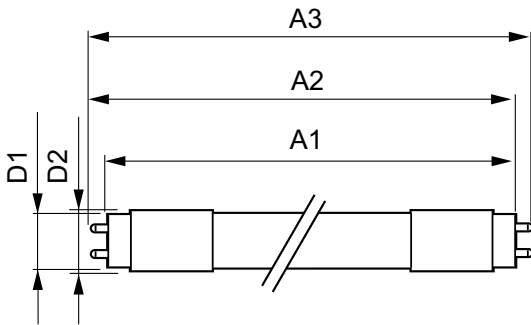

CorePro LED tube Universal T8

Controls and Dimming

Dimmable	No

Mechanical and Housing

Bulb Finish	Frosted
Bulb Material	Glass
Product Length	600 mm
Bulb Shape	Tube, double-ended

Approval and Application

Energy Saving Product	Yes
Approval Marks	RoHS compliance TUV CE marking KEMA Keur certificate
Energy Consumption kWh/1000 h	8 kWh
EPREL Registration Number	1,315,795

CE mark	Yes
EU RoHS compliant	Yes

Product Data

Full product code	871869978281800
Order product name	CorePro LEDtube UN 600mm HO 8W865 T8
Order code	929002420002
Numerator - Quantity Per Pack	1
Numerator - Packs per outer box	10
Material number (12NC)	929002420002
Full product name	CorePro LEDtube UN 600mm HO 8W865 T8
EAN/UPC - Case	8718699782825

Dimensional drawing

Product	D1	D2	A1	A2	A3
CorePro LEDtube UN 600mm HO 8W865 T8	25.7 mm	28 mm	588.6 mm	595.7 mm	602.8 mm