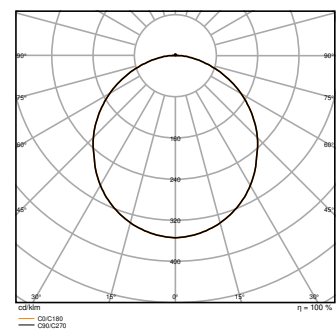

Product features

- Type of protection: IP20
- UV-stabilized polycarbonate (PC) housing, PC-diffuser

TECHNICAL DATA

Electrical data

Nominal wattage	8 W
Nominal voltage	21...25 V

Photometrical data

Luminous flux	1220 lm
Luminous efficacy	152 lm/W
Color temperature	3000 K / 4000 K
Light color (designation)	Warm White / Cool White
Color rendering index Ra	> 80
Standard deviation of color matching	5 sdc _m
Photobiological safety group acc. to EN62778	RG0
Beam angle	120 °

LISOEV 250R 8W 830 BLKH LEDV

LISOEV 250R 8W 840 BLKH LEDV

LISOEV 250R 8W 830 BLKH LEDV

LISOEV 250R 8W 840 BLKH LEDV

Dimensions & Weight

Diameter	250.00 mm
----------	-----------

Height	38.00 mm
Product weight	282.00 g