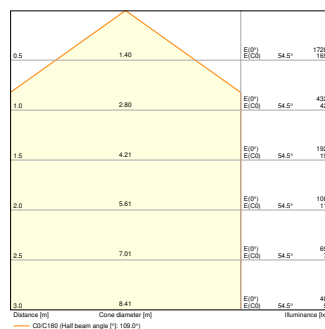

Product features

- Type of protection: IP20
- UV-stabilized polycarbonate (PC) housing, PC-diffuser

TECHNICAL DATA

Electrical data

Nominal wattage	8 W
Nominal voltage	21...25 V

Photometrical data

Luminous flux	1220 lm
Luminous efficacy	152 lm/W
Color temperature	3000 K / 4000 K
Light color (designation)	Warm White / Cool White
Color rendering index Ra	> 80
Standard deviation of color matching	5 sdc _m
Photobiological safety group acc. to EN62778	RG0
Beam angle	120 °

LISOEV 250R 8W 830 BLKH LEDV

LISOEV 250R 8W 840 BLKH LEDV

LISOEV 250R 8W 830 BLKH LEDV

LISOEV 250R 8W 840 BLKH LEDV

Dimensions & Weight

Diameter	250.00 mm
----------	-----------

Height	38.00 mm
Product weight	282.00 g