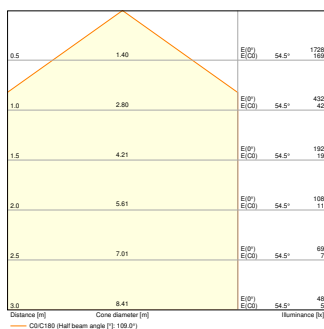

Product features

- Type of protection: IP20
- UV-stabilized polycarbonate (PC) housing, PC-diffuser

TECHNICAL DATA

Electrical data

Nominal wattage	8 W
Nominal voltage	21...25 V

Photometrical data

Luminous flux	1220 lm
Luminous efficacy	152 lm/W
Color temperature	3000 K / 4000 K
Light color (designation)	Warm White / Cool White
Color rendering index Ra	> 80
Standard deviation of color matching	5 sdc _m
Photobiological safety group acc. to EN62778	RG0
Beam angle	120 °

LISOEV 250R 8W 830 BLKH LEDV

LISOEV 250R 8W 840 BLKH LEDV

LISOEV 250R 8W 830 BLKH LEDV

LISOEV 250R 8W 840 BLKH LEDV

Dimensions & Weight

Diameter	250.00 mm
----------	-----------

Height	38.00 mm
Product weight	282.00 g