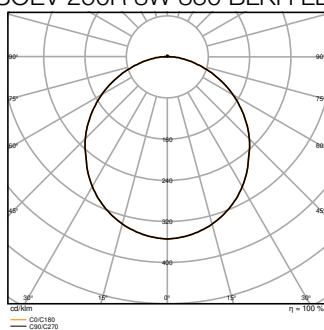

Product features

- Type of protection: IP20
- UV-stabilized polycarbonate (PC) housing, PC-diffuser

TECHNICAL DATA

Electrical data

Nominal wattage	8 W
Nominal voltage	21...25 V

Photometrical data

Luminous flux	1220 lm
Luminous efficacy	152 lm/W
Color temperature	3000 K / 4000 K
Light color (designation)	Warm White / Cool White
Color rendering index Ra	> 80
Standard deviation of color matching	5 sdc _m
Photobiological safety group acc. to EN62778	RG0
Beam angle	120 °

LISOEV 250R 8W 830 BLKH LEDV

LISOEV 250R 8W 840 BLKH LEDV

LISOEV 250R 8W 830 BLKH LEDV

LISOEV 250R 8W 840 BLKH LEDV

Dimensions & Weight

Diameter	250.00 mm
----------	-----------

Height	38.00 mm
Product weight	282.00 g