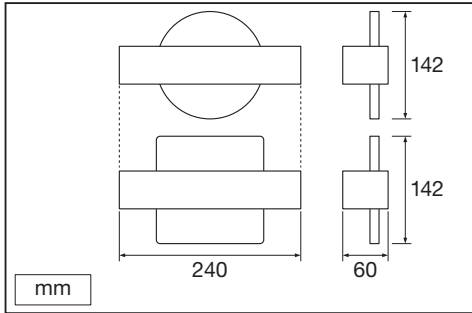

Outdoor Facade Belt SQ/RD