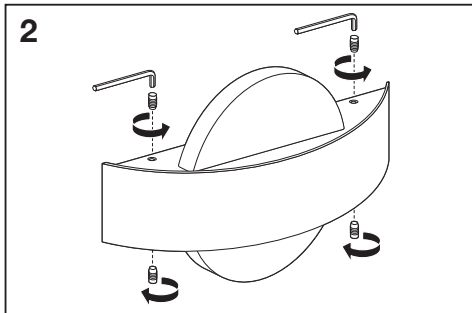

Outdoor Facade Belt SQ/RD