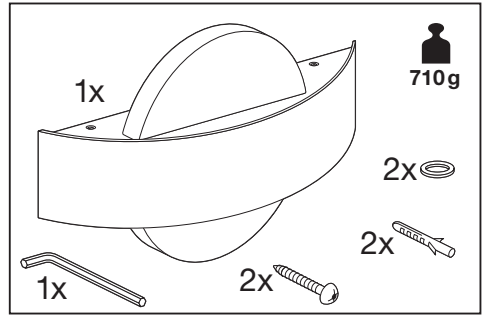

Outdoor Facade Belt SQ/RD