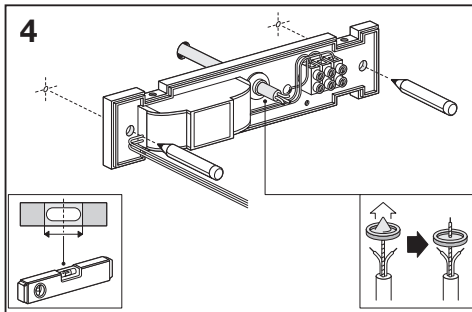

Outdoor Facade Belt SQ/RD