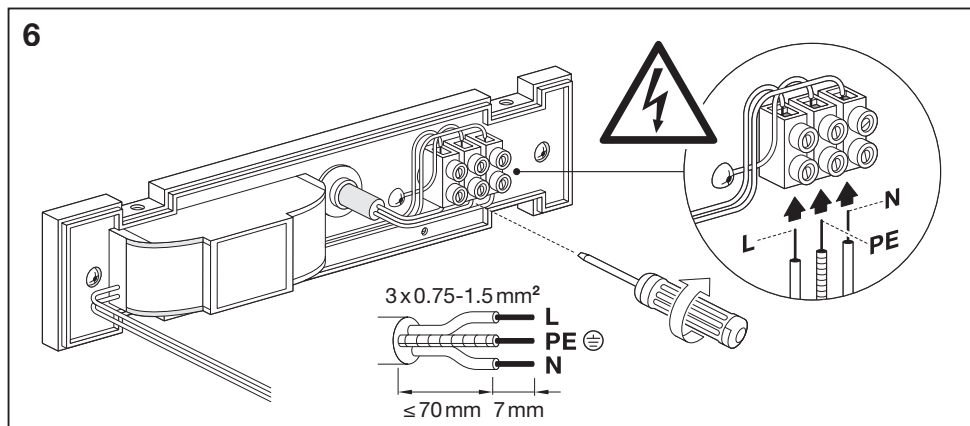

# Outdoor Facade Belt SQ/RD

	EAN	L x W x H	W	lm	lm/W	K	IP	IK
Outdoor Facade Belt RD 11W/3000K GY IP54	4058075074972	60 x 240 x 142	11	400	35	3000K	54	06
Outdoor Facade Belt SQ 11W/3000K GY IP54	4058075074996	60 x 240 x 142	11	400	35	3000K	54	06

Outdoor Facade Belt SQ/RD

[www.luminaires.ledvance.com](http://www.luminaires.ledvance.com)

Downlight

Spot

Linear

Panel

Surface

DampProof  
IP65