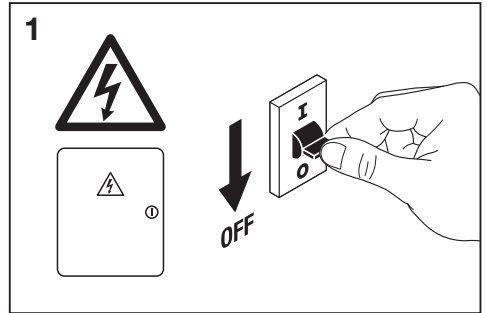

Outdoor Facade Belt SQ/RD