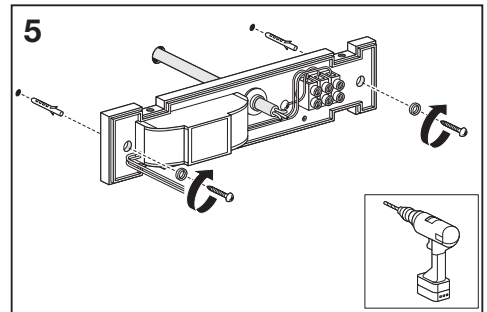

Outdoor Facade Belt SQ/RD