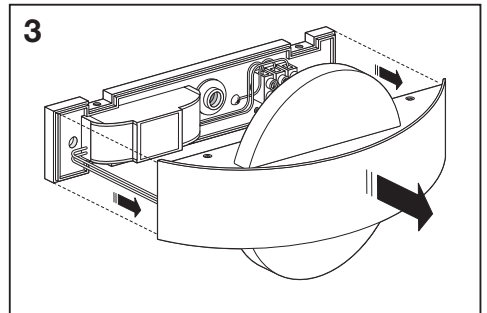

Outdoor Facade Belt SQ/RD