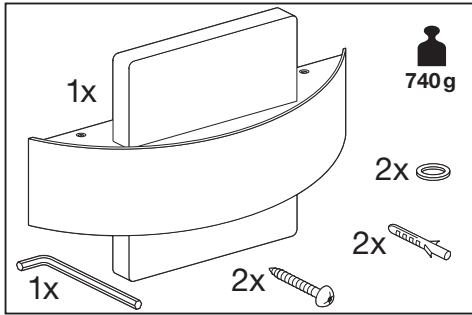

Outdoor Facade Belt SQ/RD