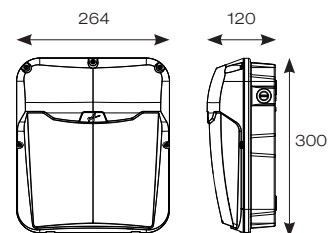

Emergency Mode
Beam Angle

INPUT	HERTZ	TEMP	LIFETIME (HRS)	CRI	SDCM	BEAM ANGLE	CLASS	IP	IK
230V	50Hz	0°C to 25°C	L70 56,000	Ra 80	6	25°x75°	1	IP65	IK08

CODE	DESCRIPTION	WATTAGE	CCT	LUMENS	LM/W	TRADE
ALWPLED	Cool White	29W	4000K	2073lm	71lm	£161.00