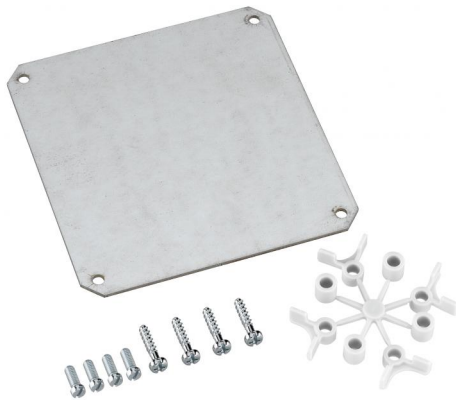

Mounting plate

### TK MPS-1313

#### Mounting plate

Productnumber: 19700501

Dimensions: 110 x 110 x 2 mm

Assembly plate in galvanized steel melamine-clad insulating material, 2 mm thick, incl. fixing screws, grey

**TK PS/PC 1313 + ALS 1515**

### Dimensions

Width:	110 mm
Length:	110 mm
Height:	2 mm