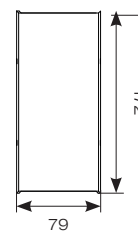

Alto

- Surface bi-directional die-cast wall light providing adjustable beam angle suitable for residential and hospitality applications
- Independent beam angle adjustment between up and down distribution
- Minimum beam angle 0°, maximum beam angle 90°
- Die-cast aluminium body with graphite powder coated anodized paint finish for enhanced durability
- Non-dimmable

30°
Beam Angle

Full Open
Beam Angle

Independent Beam
Angle Adjustment

INPUT	HERTZ	TEMP	LIFETIME (HRS)	CRI	SDCM	BEAM ANGLE	CLASS	IP	IK
230V	50Hz	-20°C to 50°C	L80 50,000	Ra 80	3	90°	1	IP54	IK05

CODE	DESCRIPTION	WATTAGE	CCT	LUMENS	LM/W	TRADE
ALTOLED	Cool White	6W	4000K	317lm	56lm	£54.50