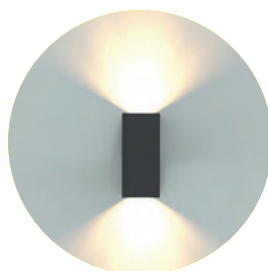

Alto

- Surface bi-directional die-cast wall light providing adjustable beam angle suitable for residential and hospitality applications
- Independent beam angle adjustment between up and down distribution
- Minimum beam angle 0°, maximum beam angle 90°
- Die-cast aluminium body with graphite powder coated anodized paint finish for enhanced durability
- Non-dimmable

30°
Beam Angle

Full Open
Beam Angle

Independent Beam
Angle Adjustment

INPUT	HERTZ	TEMP	LIFETIME (HRS)	CRI	SDCM	BEAM ANGLE	CLASS	IP	IK
230V	50Hz	-20°C to 50°C	L80 50,000	Ra 80	3	90°	1	IP54	IK05

CODE	DESCRIPTION	WATTAGE	CCT	LUMENS	LM/W	TRADE
ALTOLED	Cool White	6W	4000K	317lm	56lm	£54.50