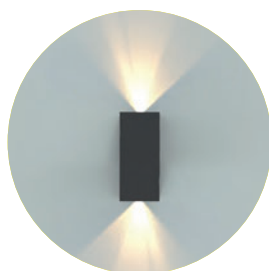

Alto

- Surface bi-directional die-cast wall light providing adjustable beam angle suitable for residential and hospitality applications
- Independent beam angle adjustment between up and down distribution
- Minimum beam angle 0°, maximum beam angle 90°
- Die-cast aluminium body with graphite powder coated anodized paint finish for enhanced durability
- Non-dimmable

30°
Beam Angle

Full Open
Beam Angle

Independent Beam
Angle Adjustment

INPUT	HERTZ	TEMP	LIFETIME (HRS)	CRI	SDCM	BEAM ANGLE	CLASS	IP	IK
230V	50Hz	-20°C to 50°C	L80 50,000	Ra 80	3	90°	1	IP54	IK05

CODE	DESCRIPTION	WATTAGE	CCT	LUMENS	LM/W	TRADE
ALTOLED	Cool White	6W	4000K	317lm	56lm	£54.50