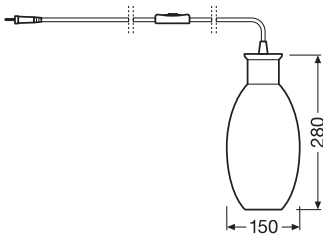

TECHNICAL DATA

Electrical data

Nominal voltage	220...240 V
Mains frequency	50...60 Hz
Protection class	II
Operating mode	Mains voltage

Dimensions & Weight

Diameter	150 mm
Width	150.00 mm
Height	280.00 mm
Product weight	860.00 g
Cable length	1550 mm

Materials & Colors

Product color	Black/Gray
Housing color	Black/Gray
Body material	Plastic METAL
Cover material	Glass
Mercury content	0.0 mg

Application & Mounting

Ambient temperature range	-20...+40 °C
Temperature range at storage	-25...+70 °C
Type of connection	Plug type C (EU)
Type of protection	IP20
Dimmable	No