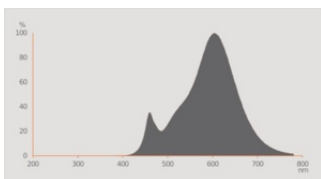

TECHNICAL DATA

Electrical data

Nominal wattage	9 W
Construction wattage	9.00 W
Nominal voltage	220...240 V
Nominal current	55 mA
Mains frequency	50 Hz
Power factor λ	0.50
Claimed equiv. conventional lamp power	60 W
Operating mode	AC Mains

Photometrical data

Light color (designation)	RGBW
Lumen main.fact.at end of nom.life time	0.95
Standard deviation of color matching	≤ 6 sdcn
Nominal luminous flux	806 lm
Luminous flux	806 lm
Luminous efficacy	89 lm/W
Adjustable color temperature	2000...6500 K
Color temperature	2000...6500 K
Color rendering index Ra	80
Flickering metric (Pst LM)	≤ 1
Stroboscope effect metric (SVM)	≤ 0.4

Everlight 67-23ST KKE 2700K

Light technical data

Beam angle	200 °
Starting time	< 0.5 s