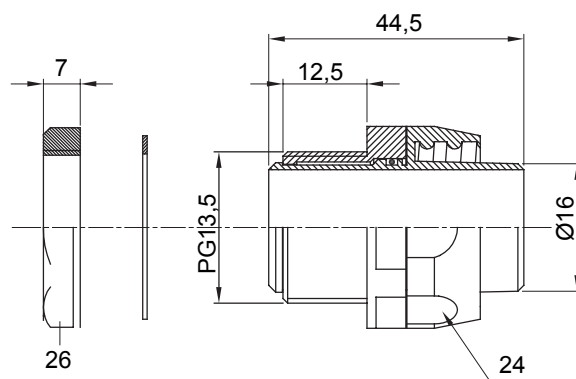

Product Data Sheet

DX54516

DF Range

Straight and revolving coupling device for sheath with IP54 protection degree.

Colour	Black RAL 9005	IP degree	IP54
PG pitch	13.5	Sheath Ø (mm)	16
Type	Revolving	Electrocod	210

DIMENSIONAL

TECHNICAL SYMBOLOGY

IP

IP54

STANDARDS/APPROVALS