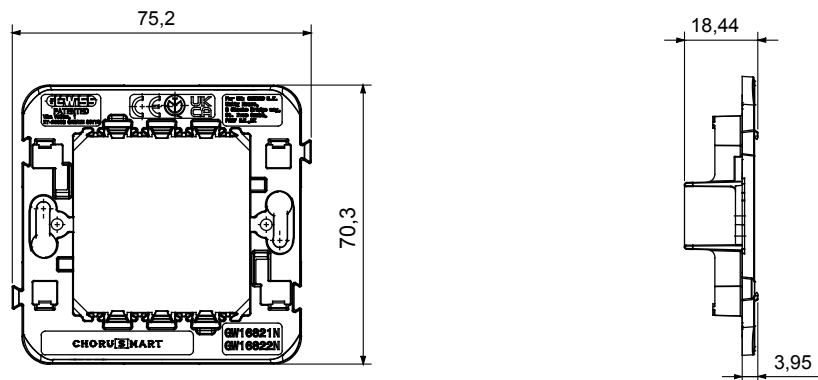

## GW16822N

Connected SMART HOME

Description	2 modules	Characteristics	Halogen free
Fixing	For screws (not included)	For box	Round/square (single or horizontal)
Glow wire test	650 °C	Thermo-pressure with ball	70 °C
Standard	EN 60669-1	Compatibility	For EGO SMART Plate (also compatible with EGO and other ChoruSmart plates)
Electrocod	0122		

### DIMENSIONAL

### TECHNICAL SYMBOLOGY

GWT

650 °C

70 °C