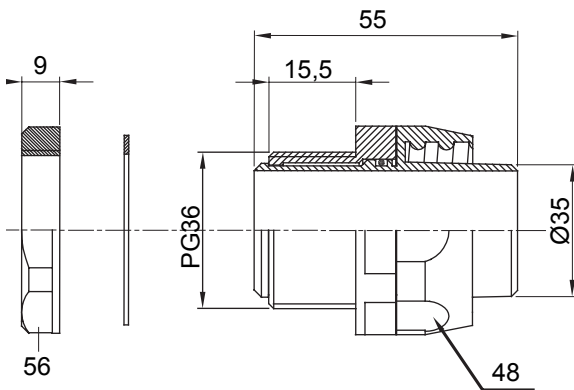

Product Data Sheet

DX54435

DF Range

Straight and revolving coupling device for sheath with IP54 protection degree.

Colour	Grey RAL 7035	IP degree	IP54
PG pitch	36	Sheath Ø (mm)	35
Type	Revolving	Electrocod	210

DIMENSIONAL

TECHNICAL SYMBOLOGY

IP

IP54

STANDARDS/APPROVALS