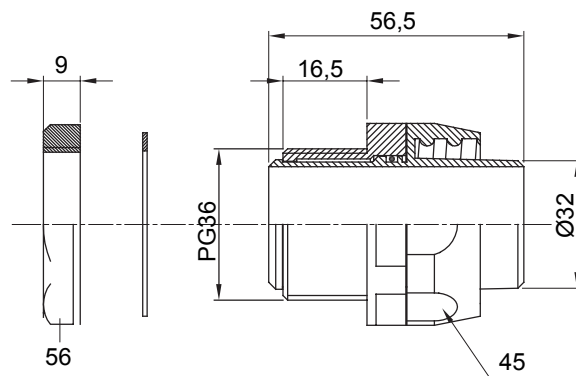

Product Data Sheet

DX54532

DF Range

Straight and revolving coupling device for sheath with IP54 protection degree.

Colour	Black RAL 9005	IP degree	IP54
PG pitch	36	Sheath Ø (mm)	32
Type	Revolving	Electrocod	210

DIMENSIONAL

TECHNICAL SYMBOLOGY

IP

IP54

STANDARDS/APPROVALS