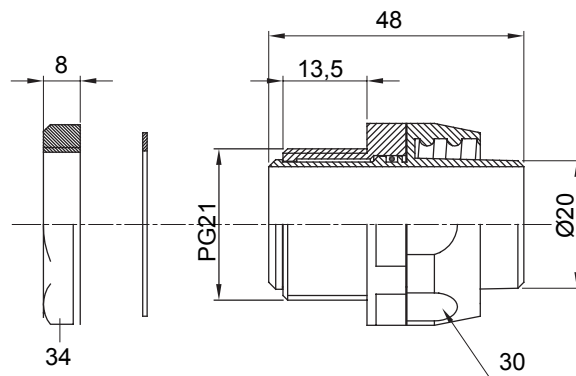

Straight and revolving coupling device for sheath with IP54 protection degree.

Colour	Grey RAL 7035	IP degree	IP54
PG pitch	21	Sheath Ø (mm)	20
Type of pitch	PG21	Type	Revolving
Electrocod	210		

DIMENSIONAL