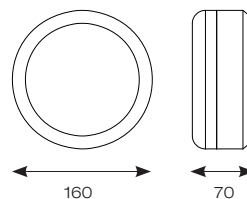

# Beta

- Multi-purpose compact surface LED bulkhead suitable for residential applications
- IP44 rating and suitable for bathroom use
- All polycarbonate construction
- Non-dimmable

INPUT	HERTZ	TEMP	LIFETIME (HRS)	CRI	SDCM	BEAM ANGLE	CLASS	IP
230V	50Hz	0°C to 25°C	L70 56,000	Ra 70	6	115°	1	IP44

CODE	DESCRIPTION	WATTAGE	CCT	LUMENS	LM/W	TRADE
ABELED/WV	Cool White	5W	4000K	436lm	87lm	£36.35