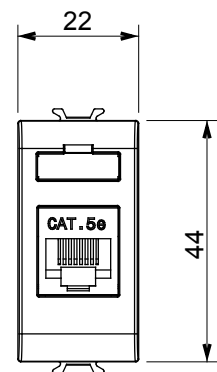

Product Data Sheet

GW15422

CHORUSMART - Domestic range

Wide range of control devices, sockets for power supply (conforming to national and international standards) signal pick-up, climate control, comfort management, technical alarm signalling and emergency lighting management. The ChoruSmart modular devices are available in five colours, glossy white, satin white, natural beige, satin black and lacquered titanium and in various sizes from 1/2, 1, 2 and 3 modules. Thanks to the mounting supports for rectangular, square and round boxes, endless combinations can be created with the ChoruSmart range of plates.

Category	Data socket	Description	RJ45
Colour	Satin White	Use category	5e
Cables	FTP	Connection	Toolless
Number pairs	4	Standard	EN 60603-7-3
No. modules	1	Electrocod	3722
Material	Technopolymer		

DIMENSIONAL