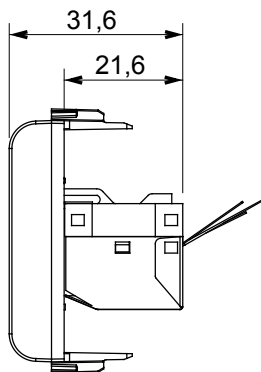

Product Data Sheet

GW15422

CHORUSMART - Domestic range

Wide range of control devices, sockets for power supply (conforming to national and international standards) signal pick-up, climate control, comfort management, technical alarm signalling and emergency lighting management. The ChoruSmart modular devices are available in five colours, glossy white, satin white, natural beige, satin black and lacquered titanium and in various sizes from 1/2, 1, 2 and 3 modules. Thanks to the mounting supports for rectangular, square and round boxes, endless combinations can be created with the ChoruSmart range of plates.

Category	Data socket	Description	RJ45
Colour	Satin White	Use category	5e
Cables	FTP	Connection	Toolless
Number pairs	4	Standard	EN 60603-7-3
No. modules	1	Electrocod	3722
Material	Technopolymer		

DIMENSIONAL