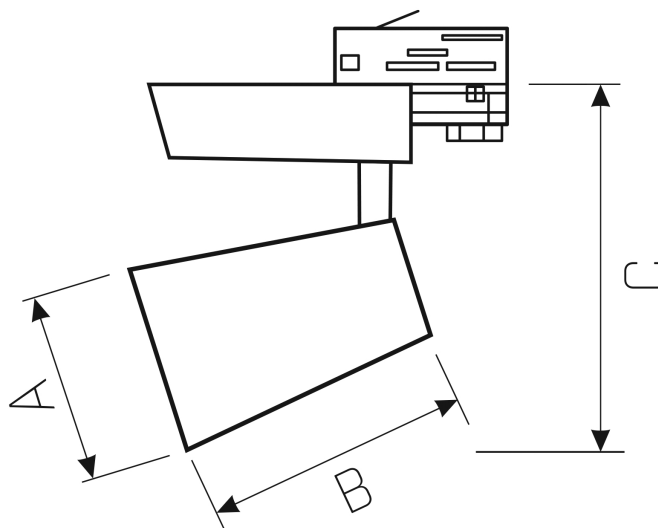

# ESTRA

WOJP00310

LED luminaire ESTRA, with a power of 35 W, high light efficacy 125 lm/W. It is made of high-quality components, supported by a 5-year warranty. It shines with a warm light (3000K), which promotes relaxation and rest, making the illuminated room cosier. Narrow beam angle 24° gives directional light so that selected objects or surfaces can be better exposed. Designed to be mounted on a track.

Power	<b>35 W</b>	Voltage	<b>230 V</b>
Colour temperature	<b>3000 K</b>	Colour of light	<b>WW</b>
Beam angle	<b>24 °</b>	Degree of protection (IP)	<b>IP20</b>

## Technical data

Code	WQJP00310
Power	35 W
Nominal current	167.4 mA
Voltage	230 V
Energy consumption	35 kWh/1000h
Frequency	50HZ Hz
Protection class	I
Power supply included	+
Manufacturer of power supply	TRIDONIC
Power factor	0.93
Useful luminous flux*	4375 lm (360°)
Luminous flux**	3500 lm (360°)
Lamp efficacy	125 lm/W
Colour temperature	3000 K
Colour of light	WW
Beam angle	24 °
RA	80
Light source included	+
Producer of LED diodes	CREE
Uniformity of color SDCM max	3
Dimmable	OPC
Working temperature range	-20/+40 °
Lifespan	50000 h
Housing material	Aluminum
Degree of protection (IP)	IP20
Colour	White
Dimension (AxBxC)	109x130x190 mm
For use	Inside
Assembly method	on track
Application	Inside
Made in	PL