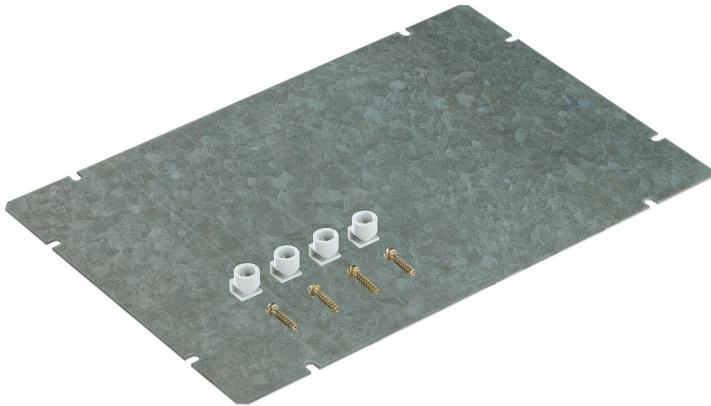

Mounting plate

AK MPS 2

AK MPS 2

Mounting plate

Productnumber: 79501201

Dimensions: 240 x 240 x 2 mm

Assembly plate, galvanized steel sheet, 2 mm thick,
incl. fixing screws

Technical Data

Dimensions

Width:	240 mm
Length:	240 mm
Height:	2 mm

Material characteristics

Industry quality:	no
-------------------	----