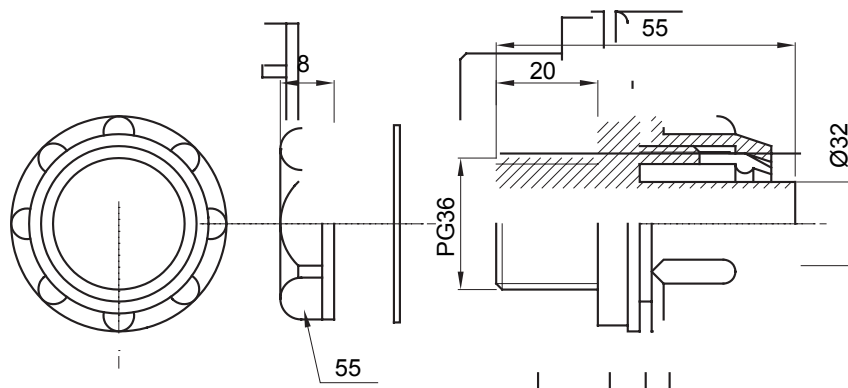

## DX56432

DF Range

Straight and revolving coupling device for sheath with IP54 protection degree.

Colour	Grey RAL 7035	IP degree	IP54
PG pitch	36	Sheath Ø (mm)	32
Type	Fixed	Electrocod	210

### DIMENSIONAL