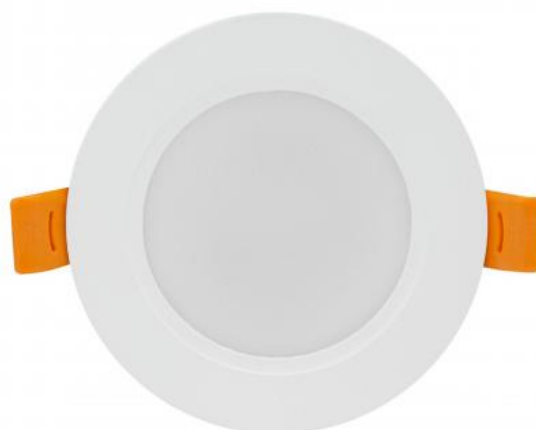

# DURE 3

SLI043021WW\_PW

See  
more

Downlight luminaire DURE 3, with a power of 5 W, high light efficacy 130 lm/W. It has a high IP54 rating, making it ideal for use in rooms with high humidity. It shines with a warm light (3000K), which promotes relaxation and rest, making the illuminated room cosier. Designed for recessed mounting.

IP54

IK06

Power	<b>5 W</b>	Voltage	<b>230 V</b>
Luminous flux*	<b>650 lm (360°)</b>	Colour temperature	<b>3000 K</b>
Colour of light	<b>WW</b>	Beam angle	<b>110 °</b>
IK	<b>6</b>	Degree of protection (IP)	<b>IP54</b>

## Technical data

Code	SLI043021WW_PW
Power	5 W
Nominal current	36 mA
Voltage	230 V
Energy consumption	5 kWh/1000h
Frequency	50HZ Hz
Protection class	II
Power factor	0.6
Useful luminous flux*	650 lm (360°)
Luminous flux**	500 lm (360°)
Lamp efficacy	130 lm/W
Colour temperature	3000 K
Colour of light	WW
Beam angle	110 °
RA	80
Uniformity of color SDCM max	5
Dimmable	No
Working temperature range	-20/+40 °
Lifespan	17000 h
Housing material	PC+PS
IK	6
Degree of protection (IP)	IP54
Colour	White
Dimension (AxBxC)	95x31 mm
Mounting hole	72 mm
For use	Inside
Assembly method	Recessed
Application	INT
Made in	PRC