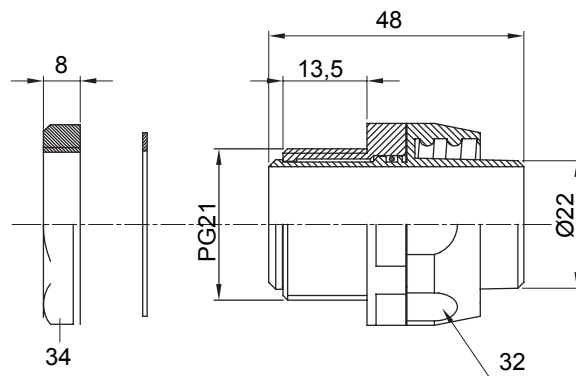

## DX54422

DF Range

Straight and revolving coupling device for sheath with IP54 protection degree.

Colour	Grey RAL 7035	IP degree	IP54
PG pitch	21	Sheath Ø (mm)	22
Type	Revolving	Electrocod	210

### DIMENSIONAL