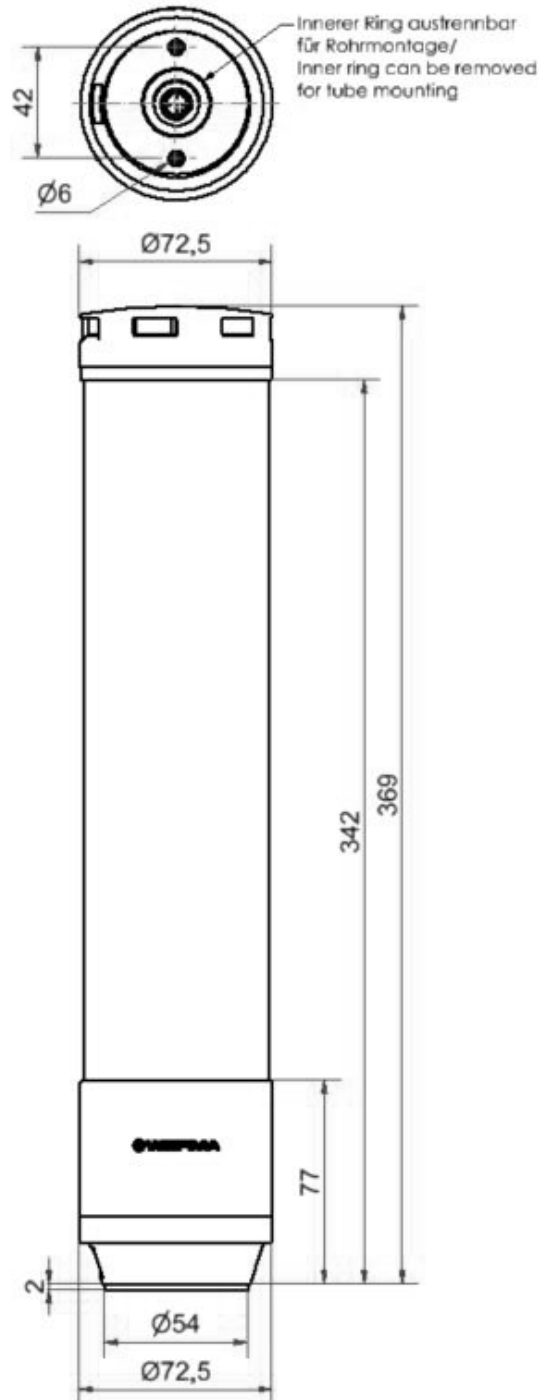

Completely pre-assembled Signal Towers / eSIGN
eSIGN IO-Link 15 Segments with Siren BK

DRAWING

! For additional installation and mounting information, refer to the appropriate user guide at www.werma.com. This printed copy is for information only and is subject to alteration.