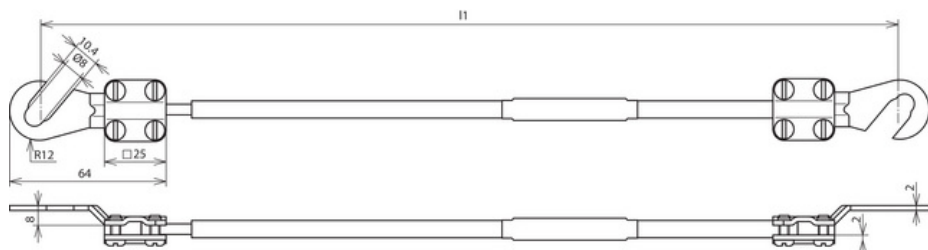

EL16 L5.05M 2KSO 8.10 GG (417 050)

Figure without obligation

Type	EL16 L5.05M 2KSO 8.10 GG
Part No.	417 050
Cable cross section	16 mm ²
Cable length (l1)	5.05 m
Cable lug open	2x M8 / M10
Conductor	Cu highly flexible
Single wire diameter	0.07 mm
Temperature range	-40 °C ... +90 °C
Colour	green ● / yellow ●
Cable lug material	Cu/gal Sn
Screw	⬆ M4 x 10 mm
Material of screw	St/gal Zn
Weight	1,01 kg
Customs tariff number	85389099
Mil. Stock No.	6150-12-313-5064
GTIN	4013364031937
PU	1 Stk