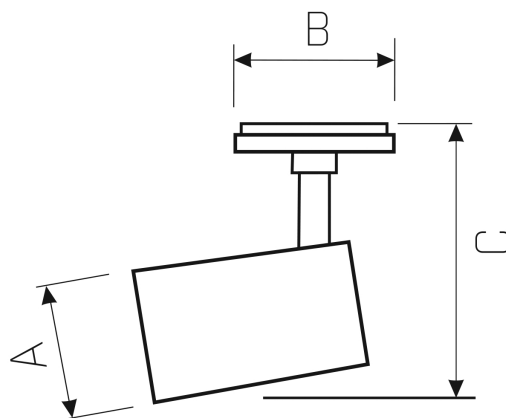

PESO 1

WQJP03302

LED luminaire PESO 1, with a power of 19 W, high light efficacy 150 lm/W. It is made of high-quality components, supported by a 5-year warranty. Lights up with neutral light - the most universal colour (4000K), which is suitable for the rooms we use on a daily basis, ensuring comfort during everyday activities. Narrow beam angle 40° gives directional light so that selected objects or surfaces can be better exposed. Designed for recessed mounting.

Power	19 W	Voltage	230 V
Colour temperature	4000 K	Colour of light	Neutral white
Beam angle	40 °	Degree of protection (IP)	IP20

Technical data

Code	WQJP03302
Power	19 W
Nominal current	90.9 mA
Voltage	230 V
Energy consumption	19 kWh/1000h
Frequency	50HZ Hz
Protection class	II
Power supply included	+
Manufacturer of power supply	TCI
Power factor	0.93
Useful luminous flux*	2850 lm (360°)
Luminous flux**	1710 lm (360°)
Lamp efficacy	150 lm/W
Colour temperature	4000 K
Colour of light	Neutral white
Beam angle	40 °
RA	80
Light source included	+
Producer of LED diodes	CREE
Uniformity of color SDCM max	3
Dimmable	OPC
Working temperature range	-20/+40 °
Lifespan	50000 h
Housing material	Aluminum
Degree of protection (IP)	IP20
Colour	Black
Dimension (AxBxC)	82x115x100 mm
Mounting hole	92x92 mm
For use	Inside
Assembly method	Recessed
Application	Inside
Made in	PL