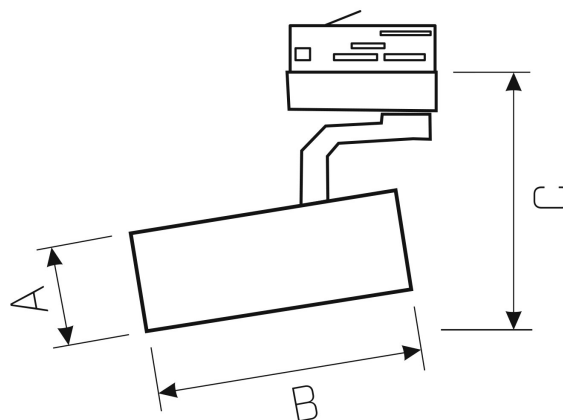

# FIESTA

WOJP08133

LED luminaire FIESTA, with a power of 35 W, high light efficacy 130 lm/W. It is made of high-quality components, supported by a 5-year warranty. It also stands out for its very high colour rendering index RA>90. Lights up with neutral light - the most universal colour (4000K), which is suitable for the rooms we use on a daily basis, ensuring comfort during everyday activities. Narrow beam angle 15° gives directional light so that selected objects or surfaces can be better exposed. Designed to be mounted on a track.

Power	<b>35 W</b>	Voltage	<b>230 V</b>
Colour temperature	<b>4000 K</b>	Colour of light	<b>Neutral white</b>
Beam angle	<b>15 °</b>	Degree of protection (IP)	<b>IP20</b>

## Technical data

Code	WQJP08133
Power	35 W
Nominal current	167.4 mA
Voltage	230 V
Energy consumption	35 kWh/1000h
Frequency	50HZ Hz
Protection class	I
Power supply included	Yes
Manufacturer of power supply	TRIDONIC
Power factor	0.93
Useful luminous flux*	4550 lm (360°)
Luminous flux**	3500 lm (360°)
Lamp efficacy	130 lm/W
Colour temperature	4000 K
Colour of light	Neutral white
Beam angle	15 °
RA	90
Light source included	+
Producer of LED diodes	CREE
Uniformity of color SDCM max	3
Dimmable	No
Working temperature range	-20/+40 °
Lifespan	50000 h
Housing material	Aluminum
Degree of protection (IP)	IP20
Colour	White
Dimension (AxBxC)	84x190x160 mm
For use	Inside
Assembly method	on track
Application	Inside
Made in	PL