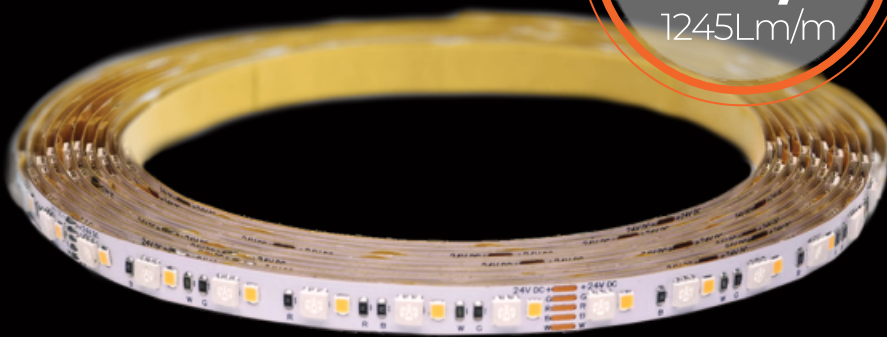

## RGB+CW LED STRIP

16042

Scan me

[www.thorgeon.com/16042](http://www.thorgeon.com/16042)

Manufactured in PRC

[www.thorgeon.com](http://www.thorgeon.com)  
SIA "ATTA-1", Daugavgrivas street 77,  
Riga, Latvia, LV-1007