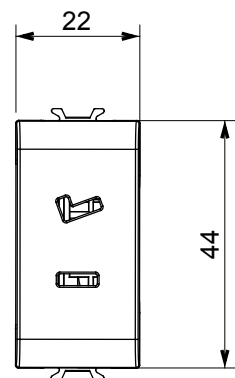

Category	SELV socket	Description	2P - 6A - 24V polarised
Colour	Satin black	For plug pins	Flat
No. modules	1	Electrocod	0131
Material	Technopolymer		

### DIMENSIONAL