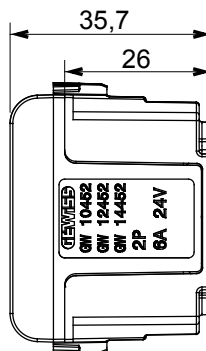

## GW12452

CHORUSMART - Domestic range

Wide range of control devices, sockets for power supply (conforming to national and international standards) signal pick-up, climate control, comfort management, technical alarm signalling and emergency lighting management. The ChoruSmart modular devices are available in five colours, glossy white, satin white, natural beige, satin black and lacquered titanium and in various sizes from 1/2, 1, 2 and 3 modules. Thanks to the mounting supports for rectangular, square and round boxes, endless combinations can be created with the ChoruSmart range of plates.

Category	SELV socket	Description	2P - 6A - 24V polarised
Colour	Satin black	For plug pins	Flat
No. modules	1	Electrocod	0131
Material	Technopolymer		

### DIMENSIONAL