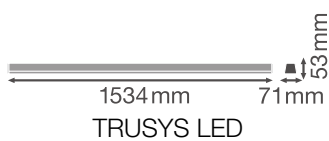

Product features

- Narrow beam angle: 25°
- Luminous efficacy: up to 135 lm/W
- Fixed energy taps for electrical connection
- High-quality aluminum casing
- Type of protection: IP20
- Follows the unified LEDVANCE design language (SCALE design)

Photometrical data

Luminous flux	6200 lm
Luminous efficacy	115 lm/W
Color temperature	3000 K
Light color (designation)	Warm White
Color rendering index Ra	≥ 80
Standard deviation of color matching	≤ 3 sdcn
Low flicker	Yes
Photobiological safety group acc. to EN62778	RG1
Photobiological safety group acc. to EN62471	RG1
Beam angle	25 °

LEDVANCE TruSys LED DALI 53W 3000K NFL SI

LEDVANCE TruSys LED DALI 53W 3000K NFL SI

Dimensions & Weight

Length	1534.00 mm
Width	71.00 mm
Height	53.00 mm
Product weight	1800.00 g

Materials & Colors

Product color	Silver
Housing color	Silver
Body material	Aluminum
Cover material	Polymethylmethacrylate (PMMA)
Light emitting surface material	Polycarbonate (PC)