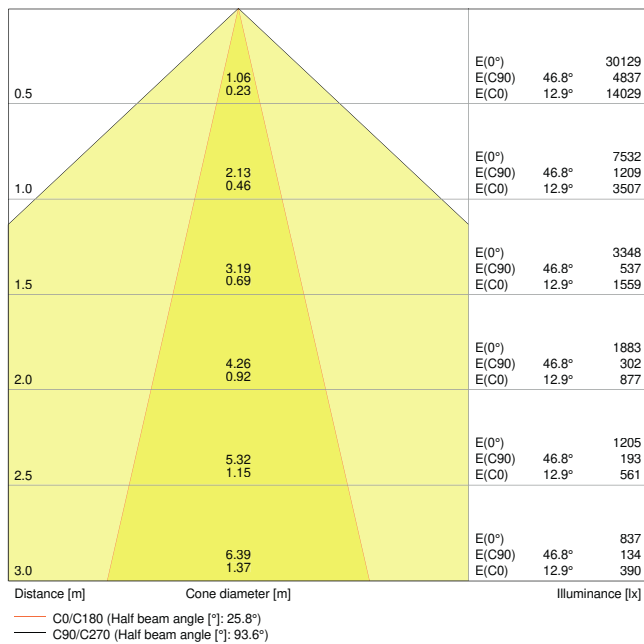

Product benefits

- Innovative optical design with a rod lense-technology over the entire length of the luminaire
- Internal holders prevent the luminaire from falling while being mounted
- Easy electrical and mechanical connection to the mounting rail via snap-in mounting
- Narrow-beam light distribution for application in rooms with high ceilings
- Clean look as mounting brackets are not visible when mounted
- Plug-and-play system allows easy installation
- High-value design
- Rows of up to 81 (On-Off) / 91 (DALI) luminaires and an overall length of 124 m (On-Off) / 151 m (DALI) possible
- Energy savings of up to 65 % compared to luminaires with 2 x 80 W T5 lamps
- Version with DALI ECG available

Product features

- Narrow beam angle: 25°
- Luminous efficacy: up to 135 lm/W
- Fixed energy taps for electrical connection
- High-quality aluminum casing
- Type of protection: IP20
- Follows the unified LEDVANCE design language (SCALE design)

Photometrical data

Luminous flux	6200 lm
Luminous efficacy	115 lm/W
Color temperature	3000 K
Light color (designation)	Warm White
Color rendering index Ra	≥ 80
Standard deviation of color matching	≤ 3 sdcn
Low flicker	Yes
Photobiological safety group acc. to EN62778	RG1
Photobiological safety group acc. to EN62471	RG1
Beam angle	25 °