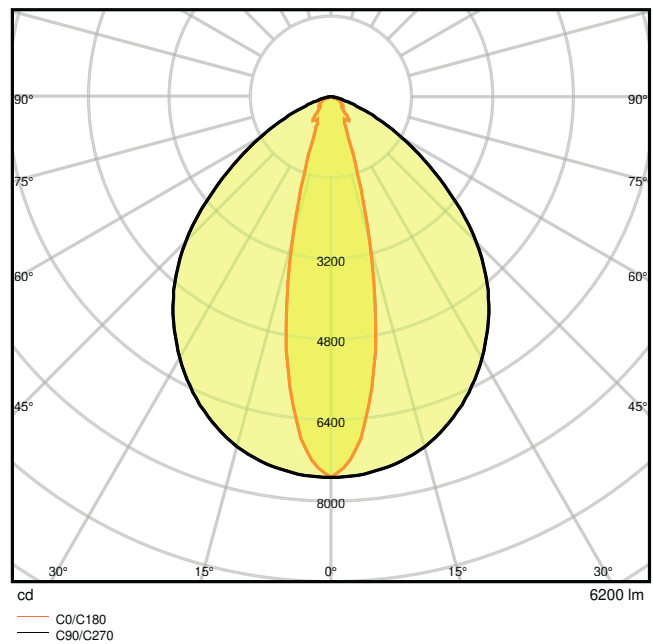

LEDVANCE TruSys LED DALI 53W 3000K NFL SI

Dimensions & Weight

Length	1534.00 mm
Width	71.00 mm
Height	53.00 mm
Product weight	1800.00 g

Materials & Colors

Product color	Silver
Housing color	Silver
Body material	Aluminum
Cover material	Polymethylmethacrylate (PMMA)
Light emitting surface material	Polycarbonate (PC)