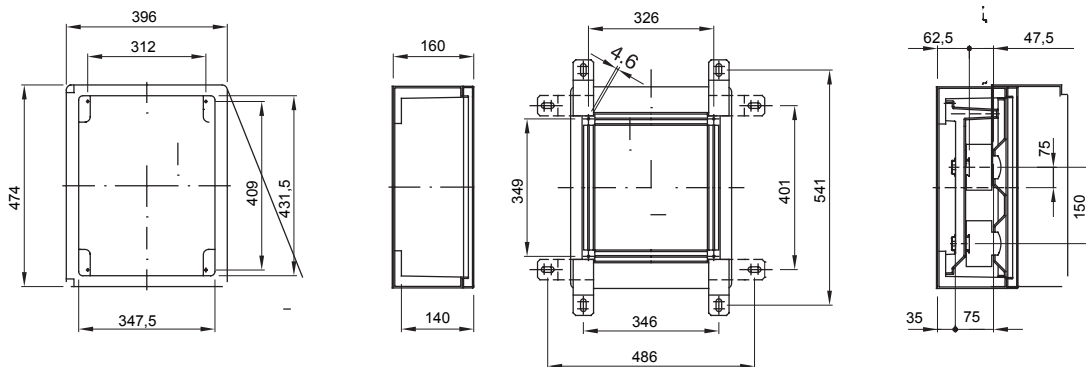

## GW44811

46 Range

Range of Watertight surface-mounting boards made in thermoplastic material GW PLAST 120. In compliance with IEC 61439-1 (CEI 17/113), IEC 61439-2 (CEI 17/114), IEC 60670-1 (CEI 23/48) e IEC 60670-24 (CEI 23/49). Available in 4 sizes, transparent and black door versions with IP55 protection degree. Accessories available: panels with window complete with extrable frames, for modular devices and moulded-case circuit breakers up to 160A. Indicated for automation and distribution.

Insulation class	II	Colour	Grey RAL 7035
Outer dim. LxHxD (mm)	396x474x160	IP degree	IP55
Material	Technopolymer GWPLAST 120	Mechanical resistance	IK08
No. locks	2	No. of modules EN 50022	32 (16X2)
Dispersible power A (W)	52	Dispersible power B (W)	46
Glow Wire Test	650 °C	Operating temperature	-25 +60 °C
Insulation voltage	750 V	Type of material	Halogen-free in compliance with EN 60754-2
Electrocod	1312	Thermo-pressure with ball	110 °C
Accessories for insulation restoring	GW44621-GW46446-GW46451	Standard	EN 61439-1, EN 61439-2, EN60670-1, IEC 60670-24
Family	44 CEP	Maximum rated insulation voltage (Ui)	750 V
Type of door	Blank door		

### DIMENSIONAL