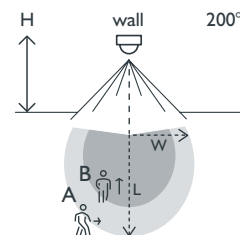

Finishing colour: black

- With low crossing detection
- Low consumption (0.20 W)
- Detection head adjustable vertically
- Separate setting for the lux and the switch-off delay
- Can be programmed manually or using the optional remote control

## Detection range

H ↓	A Across		B Towards	
	W	L	W	L
2 m	5 m	10 m	2.5 m	5 m
3 m	6 m	12 m	3 m	6 m
4 m	7 m	14 m	3.5 m	7 m
5 m	7 m	14 m	3.5 m	7 m
6 m	7 m	14 m	3.5 m	7 m
7 m	7 m	14 m	3.5 m	7 m
8 m	7 m	14 m	3.5 m	7 m