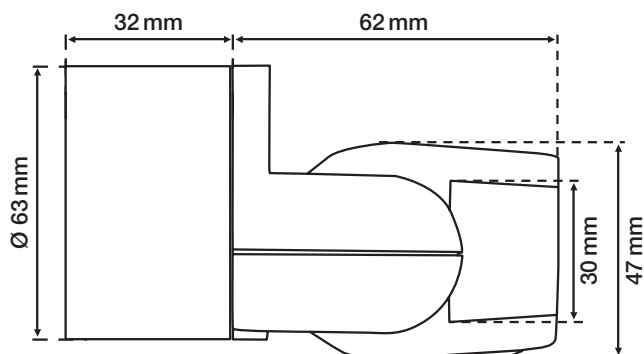

## Detection range

H ↓	A Across		B Towards	
	W	L	W	L
2 m	5 m	10 m	2.5 m	5 m
3 m	6 m	12 m	3 m	6 m
4 m	7 m	14 m	3.5 m	7 m
5 m	7 m	14 m	3.5 m	7 m
6 m	7 m	14 m	3.5 m	7 m
7 m	7 m	14 m	3.5 m	7 m
8 m	7 m	14 m	3.5 m	7 m

230 V

stand-alone

200°

12 m from  
a height of  
3 m

2 – 8 m

surface  
mounting

**niko**

## Technical data

Article number	351-26470
Input voltage	230 Vac $\pm$ 10 %, 50 Hz
Detector output	230 V (ON/OFF)
Maximum MCB rating	10 A (limited by national installation rules)
Relay contact	N.O. (max. 10 A)
Maximum load incandescent and halogen lamps ( $\cos\phi=1$ )	2300 W
Maximum load economy lamps (CFLi)	350 W
Maximum load LED lamps 230 V	350 W
Light intensity range	5 lux – 2000 lux
Number of channels	1 channel
Switch-off delay	pulse, 10 s – 20 min
Detection angle	200 °
Detection range (PIR)	12 m from a height of 3 m
Ambient temperature	-20 – +55 °C
Mounting method	surface mounting
Mounting height	2 – 8 m
Dimensions (HxWxD)	63 x 63 x 94 mm
Protection degree	IP55
Marking	CE

## Dimensions