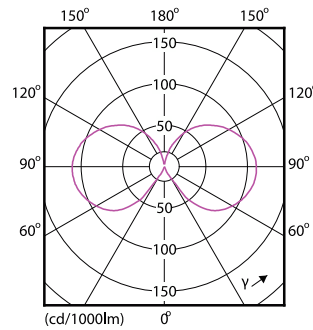

Product data

General Information	
Cap-Base	E14 [E14]
Nominal lifetime	15,000 hour(s)
Switching Cycle	20,000
Lighting Technology	LED
Flux measurement reference	Sphere

Light Technical	
Color Code	827 [CCT of 2700K]
Luminous Flux	250 lumen
Color Designation	Warm White (WW)
Correlated Color Temperature (Nom)	2700 K
Luminous Efficacy (rated) (Nom)	125.00 lm/W
Color Consistency	<6
Color rendering index (CRI)	80
LLMF At End Of Nominal Lifetime (Nom)	70 %

Dimensional drawing

Product	D	C
CorePro LEDLusterND2-25W P45 E14 827 CLG	45 mm	80 mm

Photometric data

Spectral Power Distribution Colour

Light Distribution Diagram - CorePro LEDLusterND2-25W P45 E14 827 CLG