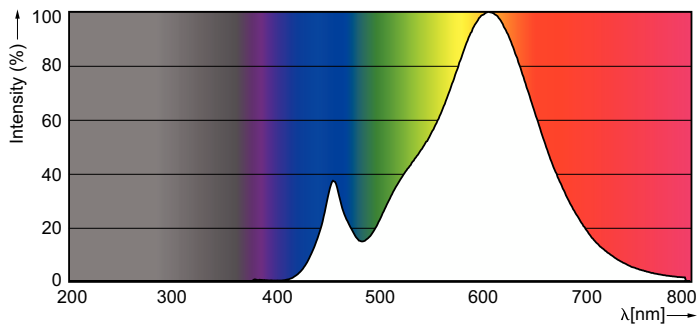

CorePro GLASS LED candles and lusters

Mechanical and Housing

Bulb Finish	Clear
Bulb Shape	P45 [P 45mm]

Approval and Application

Energy Consumption kWh/1000 h	2 kWh
EPREL Registration Number	387,363
CE mark	Yes
EU RoHS compliant	Yes

Product Data

Full product code	871951434774800

Order product name	CorePro LEDLusterND2-25W P45 E14 827 CLG
Order code	929001238692
Numerator - Quantity Per Pack	1
Numerator - Packs per outer box	10
Material number (12NC)	929001238692
Full product name	CorePro LEDLusterND2-25W P45 E14 827 CLG
EAN/UPC - Case	8719514347755

Dimensional drawing

Product	D	C
CorePro LEDLusterND2-25W P45 E14 827 CLG	45 mm	80 mm

Photometric data

Spectral Power Distribution Colour