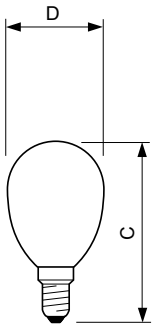

Product data

General Information	
Cap-Base	E14 [E14]
Nominal lifetime	15,000 hour(s)
Switching Cycle	20,000
Lighting Technology	LED
Flux measurement reference	Sphere

Light Technical	
Color Code	827 [CCT of 2700K]
Luminous Flux	250 lumen
Color Designation	Warm White (WW)
Correlated Color Temperature (Nom)	2700 K
Luminous Efficacy (rated) (Nom)	125.00 lm/W
Color Consistency	<6
Color rendering index (CRI)	80
LLMF At End Of Nominal Lifetime (Nom)	70 %

Temperature	
T-Case Maximum (Nom)	36 °C

Controls and Dimming	
Dimmable	No

CorePro GLASS LED candles and lusters

Mechanical and Housing

Bulb Finish	Clear
Bulb Shape	P45 [P 45mm]

Approval and Application

Energy Consumption kWh/1000 h	2 kWh
EPREL Registration Number	387,363
CE mark	Yes
EU RoHS compliant	Yes

Dimensional drawing

Product	D	C
CorePro LEDLusterND2-25W P45 E14 827 CLG	45 mm	80 mm

Photometric data

Spectral Power Distribution Colour

Light Distribution Diagram - CorePro LEDLusterND2-25W P45 E14 827 CLG