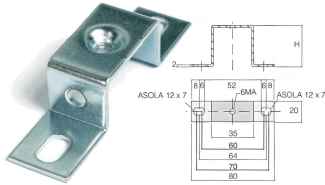

## Flat bracket 20x80xH50mm for DIN rail fixing

<b>Series</b>	ACI
<b>Code</b>	Z121217
<b>Type</b>	ACI121217
<b>HS code</b>	72166190
<b>TECHNICAL DATA</b>	
<b>Typology</b>	Bracket for rail fixing
<b>Sub-typology</b>	Plain bracket
<b>Colour</b>	-
<b>Package qty.</b>	10
<b>Material</b>	zinc-plated steel
<b>Width (pitch)</b>	20 mm
<b>Length</b>	80 mm
<b>Height</b>	50
<b>Center-to-center distance</b>	94
<b>Hole</b>	M6
<b>Correlations</b>	PR001, PR901, PR004, PR904, PR002, PR003, PR903, PR005, PR905, PR007, PR907, PR006, PR906, PR009, PR909, PR010, PR910, Z121123, Z121118, Z121119, Z121121, Z121026, Z121221, Z121307

## DESCRIZIONE DEL PRODOTTO

ACI121217 Flat  
bracket 20x80xH50mm for DIN rail fixing