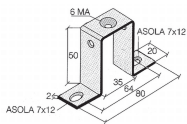

## Flat bracket 20x80xH50mm for DIN rail fixing

<b>Series</b>	ACI
<b>Code</b>	Z121217
<b>Type</b>	ACI121217
<b>HS code</b>	72166190
<b>TECHNICAL DATA</b>	
<b>Typology</b>	Bracket for rail fixing
<b>Sub-typology</b>	Plain bracket
<b>Colour</b>	-
<b>Package qty.</b>	10
<b>Material</b>	zinc-plated steel
<b>Width (pitch)</b>	20 mm
<b>Length</b>	80 mm
<b>Height</b>	50
<b>Center-to-center distance</b>	94
<b>Hole</b>	M6
<b>Correlations</b>	PR001, PR901, PR004, PR904, PR002, PR003, PR903, PR005, PR905, PR007, PR907, PR006, PR906, PR009, PR909, PR010, PR910, Z121123, Z121118, Z121119, Z121121, Z121026, Z121221, Z121307

## DESCRIZIONE DEL PRODOTTO

ACI121217 Flat  
bracket 20x80xH50mm for DIN rail fixing