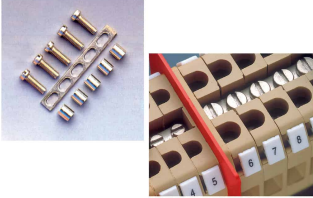

Cross-connection bar with 59 poles for RN.1

Series	PMP-CPM
Code	PMP16
Type	PMP/16
HS code	85389099
TECHNICAL DATA	
Typology	Cross connection
Sub-typology	PMP type commoning bar, for CPM/CPX screws
Colour	-
Package qty.	8
Material	Copper and brass
Width (pitch)	5,5 mm
Length	250 mm
Height	0,6 mm
Poles No.	59
Correlations	CPM16, RN.1

DESCRIZIONE DEL PRODOTTO

PMP/16
Cross-connection bar with 59 poles for RN.1