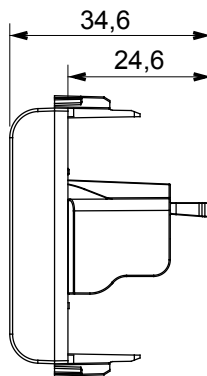

Product Data Sheet

GW13459

CHORUSMART - domestic range

Wide range of control devices, sockets for power supply (conforming to national and international standards) signal pick-up, climate control, comfort management, technical alarm signalling and emergency lighting management. The ChoruSmart modular devices are available in five colours, glossy white, satin white, natural beige, satin black and lacquered titanium and in various sizes from 1/2, 1, 2 and 3 modules. Thanks to the mounting supports for rectangular, square and round boxes, endless combinations can be created with the ChoruSmart range of plates.

Category	Socket-outlet	Description	USB socket-outlet
Colour	Natural satin beige	No. modules	1
Electrocod	3720	Material	Technopolymer

DIMENSIONAL

STANDARDS/APPROVALS