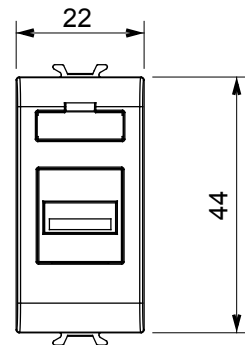

Product Data Sheet

GW13459

CHORUSMART - domestic range

Wide range of control devices, sockets for power supply (conforming to national and international standards) signal pick-up, climate control, comfort management, technical alarm signalling and emergency lighting management. The ChoruSmart modular devices are available in five colours, glossy white, satin white, natural beige, satin black and lacquered titanium and in various sizes from 1/2, 1, 2 and 3 modules. Thanks to the mounting supports for rectangular, square and round boxes, endless combinations can be created with the ChoruSmart range of plates.

Category	Socket-outlet	Description	USB socket-outlet
Colour	Natural satin beige	No. modules	1
Electrocod	3720	Material	Technopolymer

DIMENSIONAL

STANDARDS/APPROVALS