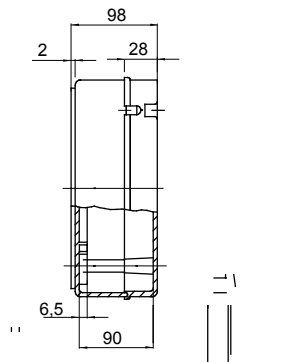

Product Data Sheet

GW44408

44 CE Range

Range 44 CE - Surface-mounting watertight junction boxes in compliance with EN 60670-1 (CEI 23-48) and IEC 60670-22 (CEI 23-94) and made in high-performance technopolymers. The range includes versions with protection degree IP44, IP55, IP56 with smooth walls or with quick entry cable glands and different type of covers: blind / transparent, deep/plain, press-on/screw (in plastic, also 1/4 turn, or in metal). Available in different self-extinguishing materials (up to GWT 960 °C). Suitable for ordinary junctions, for special uses, and for industrial uses.

Insulation class	II (according to IEC 61140 standards)	Colour	Grey RAL 7035
IP degree	IP56	Material	Technopolymer GWPLAST 120
Mechanical resistance	IK08	Internal dim. LxHxD (mm)	240x190x90
Max Ø holes possible	37 mm	Lid screws (no. and type)	4 insul. sealable hinged
Application	Industrial uses	Glow Wire Test	650 °C
Lid	Plain screwed	Operating temperature	-25 +60 °C
Type of material	Halogen-free in compliance with EN 60754-2	Electrocod	02211
Thermo-pressure with ball	110 °C	Torque screws tightening	1.8 Newton/meter
Walls	Smooth	Accessories for insulation restoring	GW44621, GW44622

DIMENSIONAL

TECHNICAL SYMBOLOGY

II (according to IEC 61140 standards)

IP

IP56

IK

IK08

GWT