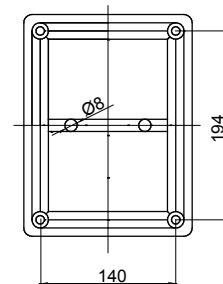

Product Data Sheet

GW44408

44 CE Range

Range 44 CE - Surface-mounting watertight junction boxes in compliance with EN 60670-1 (CEI 23-48) and IEC 60670-22 (CEI 23-94) and made in high-performance technopolymers. The range includes versions with protection degree IP44, IP55, IP56 with smooth walls or with quick entry cable glands and different type of covers: blind / transparent, deep/plain, press-on/screw (in plastic, also 1/4 turn, or in metal). Available in different self-extinguishing materials (up to GWT 960 °C). Suitable for ordinary junctions, for special uses, and for industrial uses.

Insulation class	II (according to IEC 61140 standards)	Colour	Grey RAL 7035
IP degree	IP56	Material	Technopolymer GWPLAST 120
Mechanical resistance	IK08	Internal dim. LxHxD (mm)	240x190x90
Max Ø holes possible	37 mm	Lid screws (no. and type)	4 insul. sealable hinged
Application	Industrial uses	Glow Wire Test	650 °C
Lid	Plain screwed	Operating temperature	-25 +60 °C
Type of material	Halogen-free in compliance with EN 60754-2	Electrocod	02211
Thermo-pressure with ball	110 °C	Torque screws tightening	1.8 Newton/meter
Walls	Smooth	Accessories for insulation restoring	GW44621, GW44622

DIMENSIONAL

TECHNICAL SYMBOLOGY

II (according to IEC 61140 standards)

IP

IP56

IK

IK08

GWT