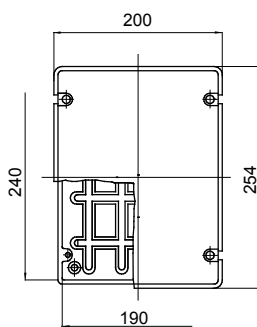

Product Data Sheet

GW44408

44 CE Range

Range 44 CE - Surface-mounting watertight junction boxes in compliance with EN 60670-1 (CEI 23-48) and IEC 60670-22 (CEI 23-94) and made in high-performance technopolymers. The range includes versions with protection degree IP44, IP55, IP56 with smooth walls or with quick entry cable glands and different type of covers: blind / transparent, deep/plain, press-on/screw (in plastic, also 1/4 turn, or in metal). Available in different self-extinguishing materials (up to GWT 960 °C). Suitable for ordinary junctions, for special uses, and for industrial uses.

Insulation class	II (according to IEC 61140 standards)	Colour	Grey RAL 7035
IP degree	IP56	Material	Technopolymer GWPLAST 120
Mechanical resistance	IK08	Internal dim. LxHxD (mm)	240x190x90
Max Ø holes possible	37 mm	Lid screws (no. and type)	4 insul. sealable hinged
Application	Industrial uses	Glow Wire Test	650 °C
Lid	Plain screwed	Operating temperature	-25 +60 °C
Type of material	Halogen-free in compliance with EN 60754-2	Electrocod	02211
Thermo-pressure with ball	110 °C	Torque screws tightening	1.8 Newton/meter
Walls	Smooth	Accessories for insulation restoring	GW44621, GW44622

DIMENSIONAL

TECHNICAL SYMBOLOGY

II (according to IEC 61140 standards)

IP

IP56

IK

IK08

GWT