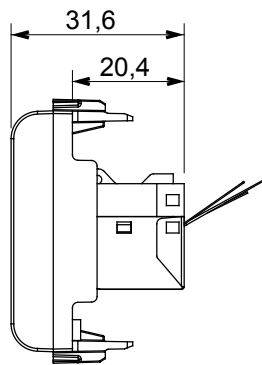

## GW14436

CHORUSMART - Domestic range

Wide range of control devices, sockets for power supply (conforming to national and international standards) signal pick-up, climate control, comfort management, technical alarm signalling and emergency lighting management. The ChoruSmart modular devices are available in five colours, glossy white, satin white, natural beige, satin black and lacquered titanium and in various sizes from 1/2, 1, 2 and 3 modules. Thanks to the mounting supports for rectangular, square and round boxes, endless combinations can be created with the ChoruSmart range of plates.

Category	Data socket	Description	RJ45
Colour	Glossy Titanium	Use category	5e
Cables	FTP	Connection	Toolless
Number pairs	4	Standard	EN 60603-7-3
No. modules	2	Electrocod	3722
Material	Technopolymer		

### DIMENSIONAL