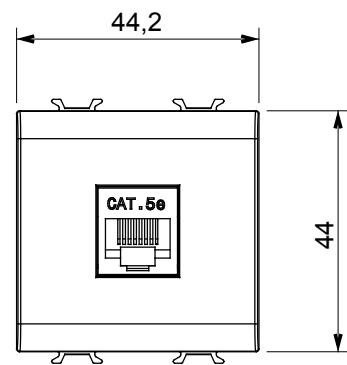

## GW14436

CHORUSMART - Domestic range

Wide range of control devices, sockets for power supply (conforming to national and international standards) signal pick-up, climate control, comfort management, technical alarm signalling and emergency lighting management. The ChoruSmart modular devices are available in five colours, glossy white, satin white, natural beige, satin black and lacquered titanium and in various sizes from 1/2, 1, 2 and 3 modules. Thanks to the mounting supports for rectangular, square and round boxes, endless combinations can be created with the ChoruSmart range of plates.

Category	Data socket	Description	RJ45
Colour	Glossy Titanium	Use category	5e
Cables	FTP	Connection	Toolless
Number pairs	4	Standard	EN 60603-7-3
No. modules	2	Electrocod	3722
Material	Technopolymer		

### DIMENSIONAL