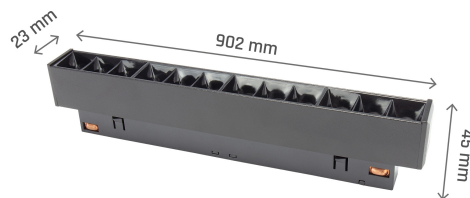

WLD+40011_CASAMBI

WLD+40011_CASAMBI

Power	12 W	Voltage	48 V
Colour temperature	3000 K	Colour of light	WW
Beam angle	35 °	UGR	<19
Degree of protection (IP)	IP20		

Technical data

Code	WLD+40011_CASAMBI
Power	12 W
Nominal current	263 mA
Voltage	48 V
Energy consumption	12 kWh/1000h
Frequency	DC Hz
Protection class	III
Manufacturer of power supply	tuobo
Power factor	1
Useful luminous flux*	1200 lm (360°)
Luminous flux**	820 lm (360°)
Lamp efficacy	100 lm/W
Luminous intensity	2580 cd
Colour temperature	3000 K
Colour of light	WW
Beam angle	35 °
UGR	<19
RA	>90
Light source included	Yes
Producer of LED diodes	osram
Uniformity of color SDCM max	5
Dimmable	CASAMBI
Working temperature range	-20 to +40 °
Lifespan	50000 h
Housing material	AL+PC
Degree of protection (IP)	IP20
Colour	Black
Dimension (AxBxC)	204x23x42 mm
For use	Inside
Assembly method	NA SZYŃĘ
Application	Inside
Made in	PRC
Other	CASAMBI ,

48V 

Die Montage erfolgt über ein einfaches Klick-System
zusätzlich lässt sich die Leuchte je nach Bedarf verschieben

48V 

Luminaire assembly within the track on "click" and its free arrangement

48V 

Luminaire assembly within the track on "click" and its free arrangement