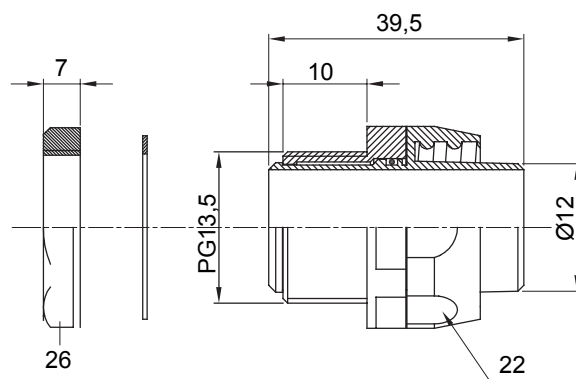

Product Data Sheet

DX54413

DF Range

Straight and revolving coupling device for sheath with IP54 protection degree.

Colour	Grey RAL 7035	IP degree	IP54
PG pitch	13.5	Sheath Ø (mm)	12
Type	Revolving	Electrocod	210

DIMENSIONAL

TECHNICAL SYMBOLOGY

IP

IP54

STANDARDS/APPROVALS