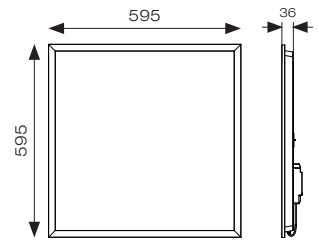

Panel Pod
Emergency installed

Powered by
CASAMBI

INPUT	HERTZ	TEMP	LIFETIME (HRS)	CRI	SDCM	BEAM ANGLE	CLASS	IP
220-240V	50-60Hz	-10°C to 40°C	L80 54,000	Ra 80	3	80°	2	IP44

CODE	DESCRIPTION	WATTAGE	CCT	LUMENS	LM/W	UGR	TRADE
APACLED1/60/CW	600 x 600 Cool White		4000K	3400lm	121lm		£138.00
APACLED1/60/WW	600 x 600 Warm White	28W	3000K	3100lm	111lm	18	£138.00
APACLED1/60/DL	600 x 600 Daylight		6500K	3400lm	121lm		£138.00
APACLED1/60/LO/CW	600 x 600 Cool White - LO		4000K				£130.00
APACLED1/60/LO/WW	600 x 600 Warm White - LO	20W	3000K	2400lm	120lm	18	£130.00
APACLED1/60/LO/DL	600 x 600 Daylight - LO		6500K				£130.00