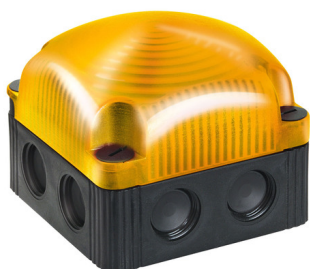

FlexSQUARE / LED Permanent Beacon 853
LED Perm. Beacon BWM 24VDC YE

Part No.: 853.300.55

MECHANICAL DATA	
Length	85 mm
Width	85 mm
Height	72 mm
Materials	PC PP-GF
Dome colour	Yellow
Housing colour	Black
Protection category	IP66 IP67
Connection	Screw terminals
cross-sectional area maximum	1,50mm ² / 16AWG
Cable entry	Membrane grommet
Cable entry minimum	d = 1 mm d = 6 mm
Cable entry maximum	d = 12 mm d = 9 mm
Type of fixing	Base mounting Wall mounting
Working temperature minimum	-25°C
Working temperature maximum	+50°C
Weight with packaging	161 g
Product weight	132 g
ELECTRICAL DATA	
Operating voltage	24V
Operating voltage type	DC
Operating voltage tolerance	+/- 10%
Rated operational voltage	24 VDC
Rated operational current	50 mA
Rated inrush current	500 mA
Protection class	Protection class 2
Pollution degree	3
OPTICAL DATA	
Light source	LED
Light colour	Yellow
Optical signal image	Permanent
Service life optical	50,000 h maximum
APPROVAL DATA	

! For additional installation and mounting information, refer to the appropriate user guide at www.werma.com. This printed copy is for information only and is subject to alteration.

FlexSQUARE / LED Permanent Beacon 853