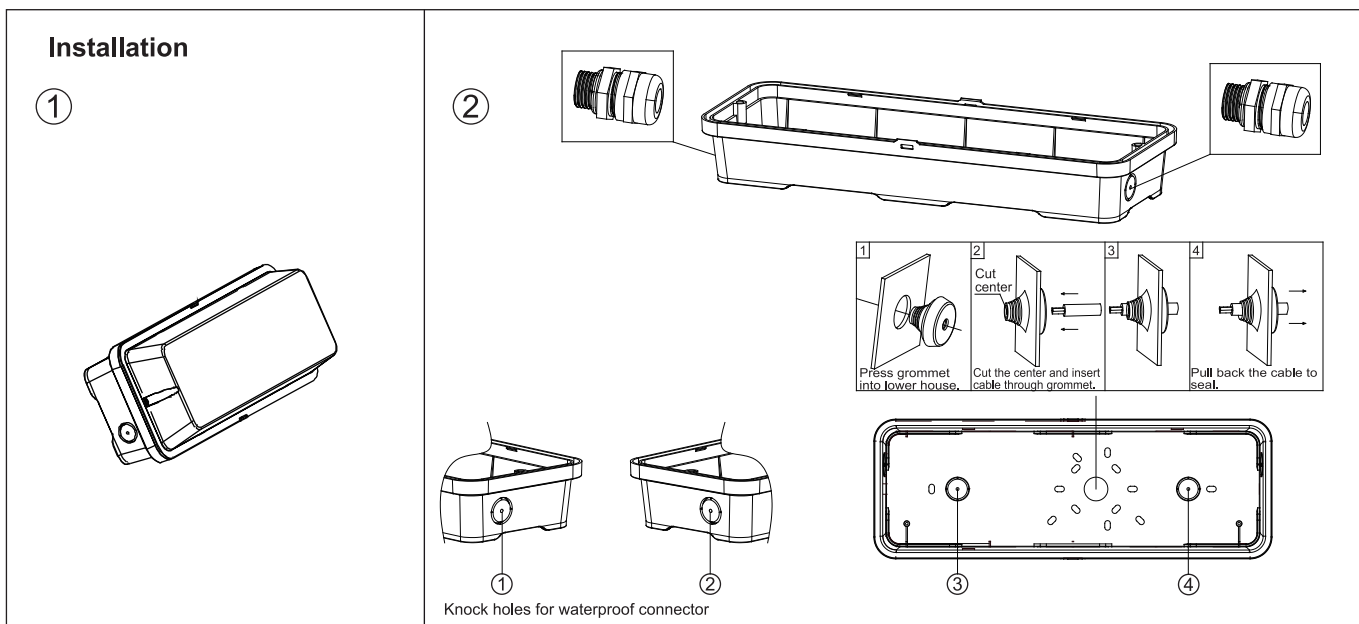

## Porchlight

Version date 07-24-2017  
www.opple.com

Item Code	CCT	kg
140064477	3000K	0.83kg
140064478	4000K	0.83kg
140064481	3000K	0.83kg
140064482	4000K	0.83kg

Type	L(mm)	W(mm)	H(mm)	Rated Voltage	Frequency	Rated Power
LED PR-E R120-5W	344	121	89	220-240V~	50/60Hz	5W
LED PR-E R120-8W	344	121	89	220-240V~	50/60Hz	8W