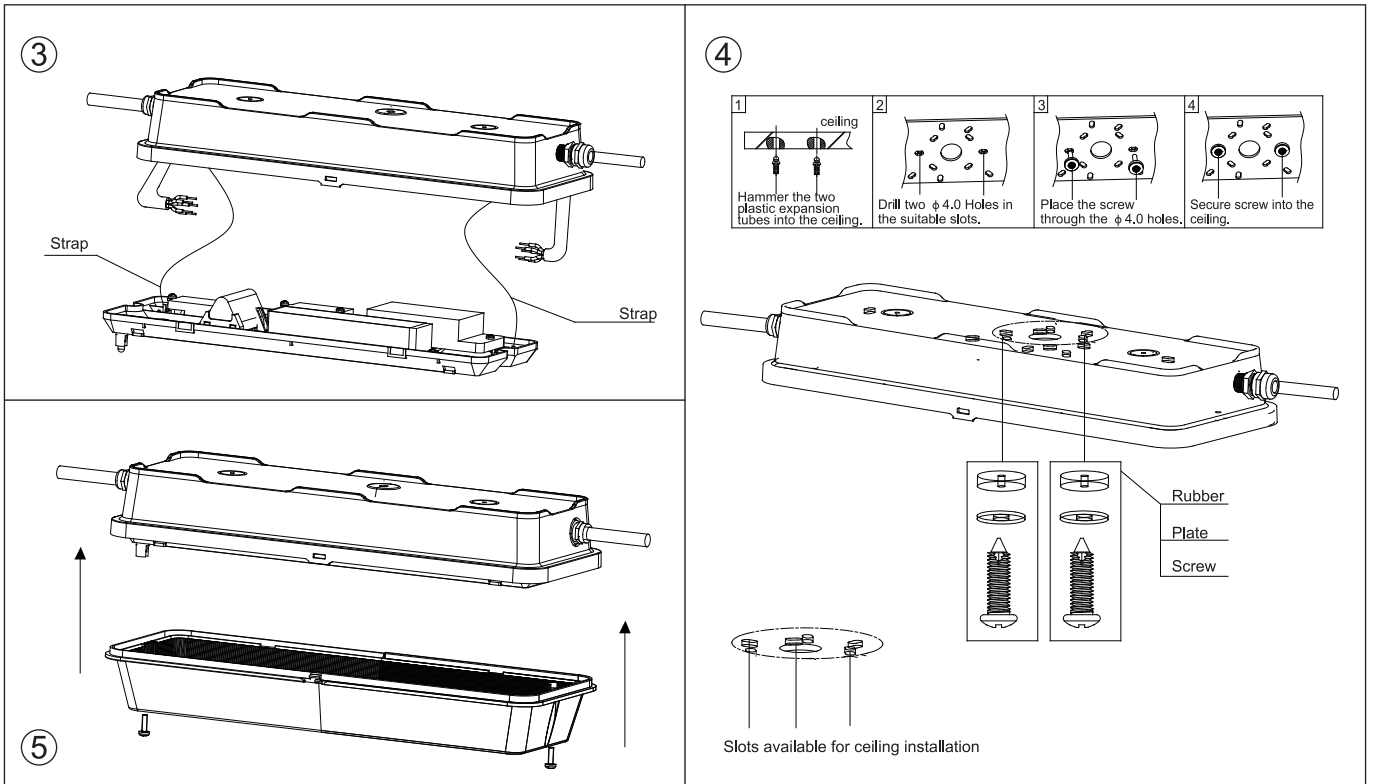

## Porchlight

Version date 07-24-2017  
www.opple.com

Item Code	CCT	kg
140064477	3000K	0.83kg
140064478	4000K	0.83kg
140064481	3000K	0.83kg
140064482	4000K	0.83kg

Type	L(mm)	W(mm)	H(mm)	Rated Voltage	Frequency	Rated Power
LED PR-E R120-5W	344	121	89	220-240V~	50/60Hz	5W
LED PR-E R120-8W	344	121	89	220-240V~	50/60Hz	8W