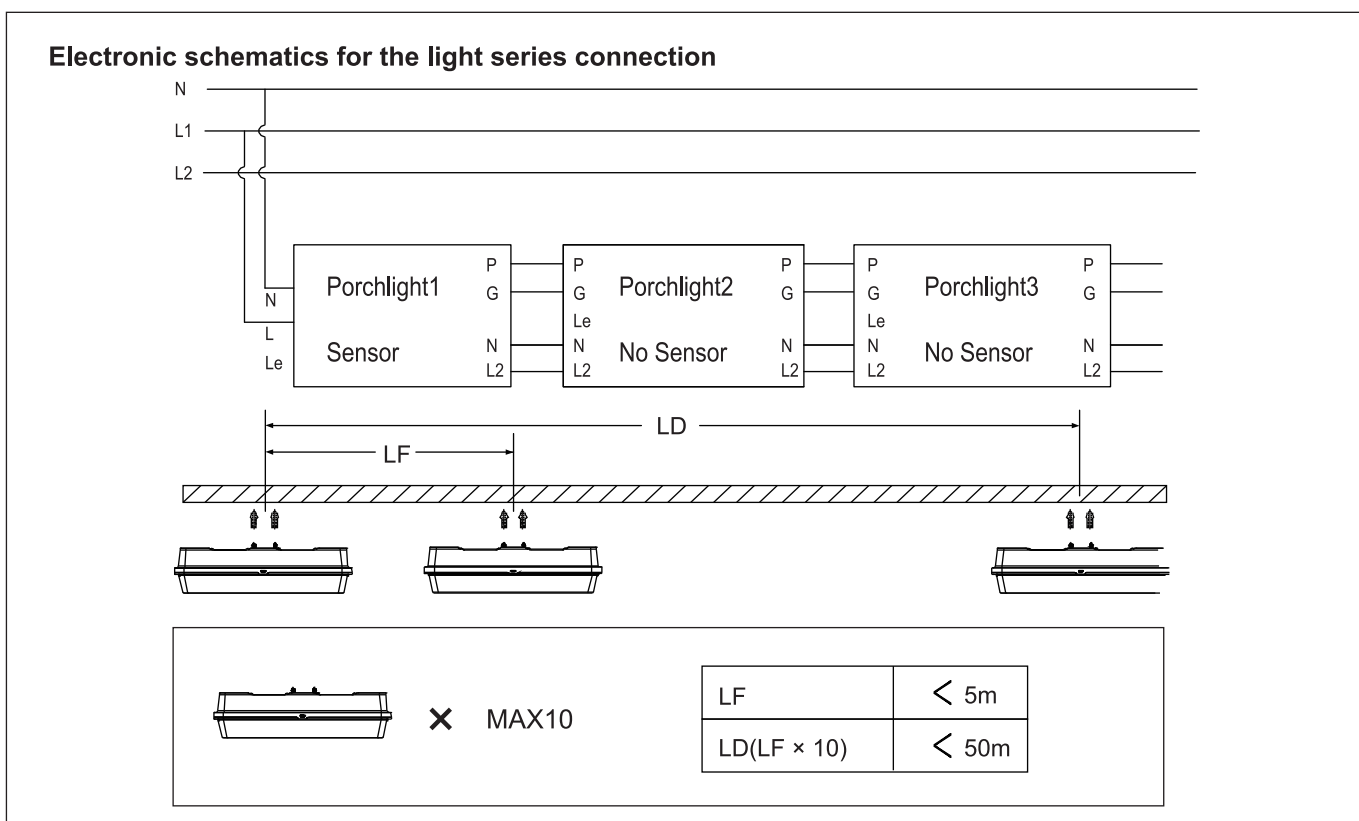

## Porchlight

Version date 07-24-2017  
www.opple.com

Item Code	CCT	kg
140064477	3000K	0.83kg
140064478	4000K	0.83kg
140064481	3000K	0.83kg
140064482	4000K	0.83kg

Type	L(mm)	W(mm)	H(mm)	Rated Voltage	Frequency	Rated Power
LED PR-E R120-5W	344	121	89	220-240V~	50/60Hz	5W
LED PR-E R120-8W	344	121	89	220-240V~	50/60Hz	8W