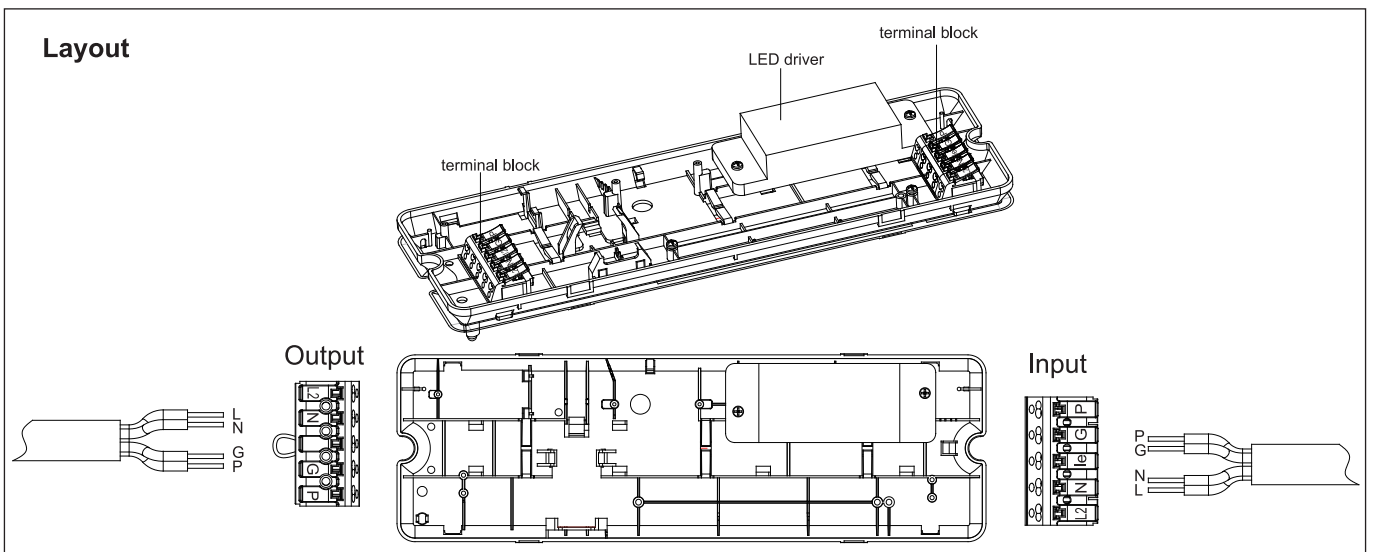

## Porchlight

Version date 07-24-2017  
www.opple.com

Item Code	CCT	kg
140064477	3000K	0.83kg
140064478	4000K	0.83kg
140064481	3000K	0.83kg
140064482	4000K	0.83kg

Type	L(mm)	W(mm)	H(mm)	Rated Voltage	Frequency	Rated Power
LED PR-E R120-5W	344	121	89	220-240V~	50/60Hz	5W
LED PR-E R120-8W	344	121	89	220-240V~	50/60Hz	8W