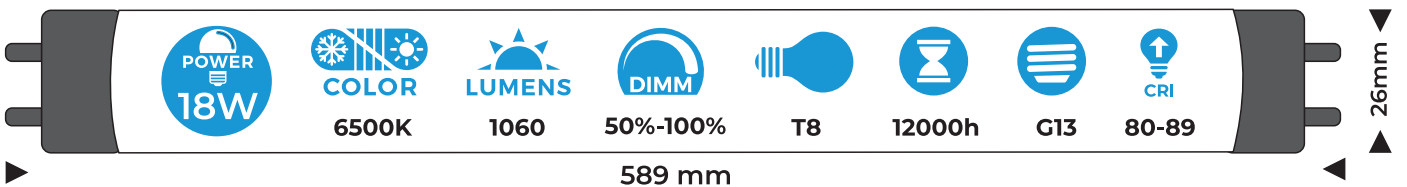

PATRON

FLUORESCENT TUBE

05763

Scan me

www.patronbulbs.com

Manufactured in PRC

CE EAC

Strada Alexandru Ghica 148,
Alexandria, Romania