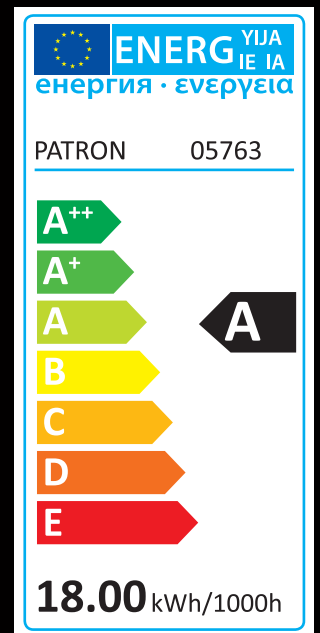

PATRON

FLUORESCENT TUBE

05763

Scan me

www.patronbulbs.com

Manufactured in PRC

CE EAC

Strada Alexandru Ghica 148,
Alexandria, Romania