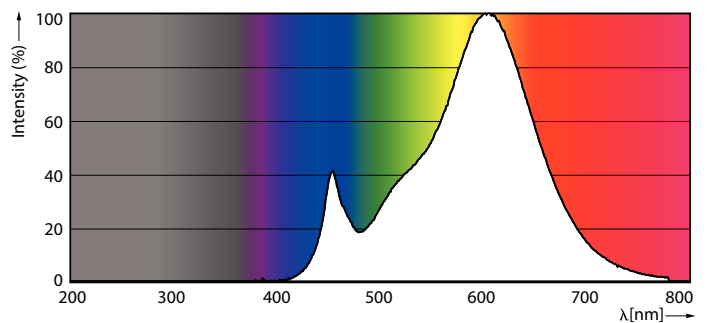

Product data

General Information	
Cap-Base	E27 [E27]
Nominal lifetime	15,000 hour(s)
Switching Cycle	50,000
Lighting Technology	LED
Flux measurement reference	Sphere
Light Technical	
Color Code	827 [CCT of 2700K]
Luminous Flux	806 lumen
Color Designation	Warm White (WW)
Correlated Color Temperature (Nom)	2700 K
Luminous Efficacy (rated) (Nom)	115.00 lm/W
Color Consistency	<6
Color rendering index (CRI)	80
LLMF At End Of Nominal Lifetime (Nom)	70 %

Dimensional drawing

Product	D	C
CorePro lustre ND 7-60W E27 827 P48 FR	48 mm	95 mm

Photometric data

Light Distribution Diagram - CorePro lustre ND 7-60W E27 827 P48 FR

Spectral Power Distribution Colour - CorePro lustre ND 7-60W E27 827 P48 FR