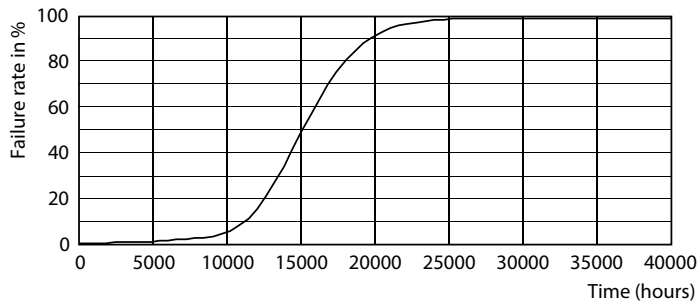

CorePro Plastic LEDcandles & lusters

Photometric data

Lifetime

Life Expectancy Diagram - CorePro lustre ND 7-60W E27 827 P48 FR

Lumen Maintenance Diagram - CorePro lustre ND 7-60W E27 827 P48 FR