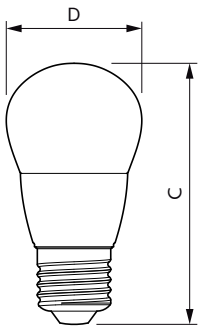

Dimensional drawing

Product	D	C
CorePro lustre ND 7-60W E27 827 P48 FR	48 mm	95 mm

Photometric data

Light Distribution Diagram - CorePro lustre ND 7-60W E27 827 P48 FR

Spectral Power Distribution Colour - CorePro lustre ND 7-60W E27 827 P48 FR