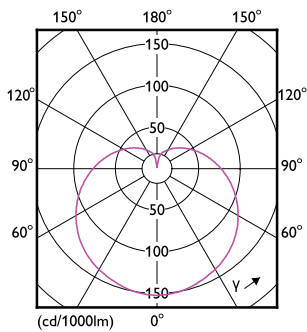

Product data

General Information	
Cap-Base	E27 [E27]
Nominal lifetime	15,000 hour(s)
Switching Cycle	50,000
Lighting Technology	LED
Flux measurement reference	Sphere
Light Technical	
Color Code	827 [CCT of 2700K]
Luminous Flux	806 lumen
Color Designation	Warm White (WW)
Correlated Color Temperature (Nom)	2700 K
Luminous Efficacy (rated) (Nom)	115.00 lm/W
Color Consistency	<6
Color rendering index (CRI)	80
LLMF At End Of Nominal Lifetime (Nom)	70 %

Dimensional drawing

Product	D	C
CorePro lustre ND 7-60W E27 827 P48 FR	48 mm	95 mm

Photometric data

Light Distribution Diagram - CorePro lustre ND 7-60W E27 827 P48 FR

Spectral Power Distribution Colour - CorePro lustre ND 7-60W E27 827 P48 FR