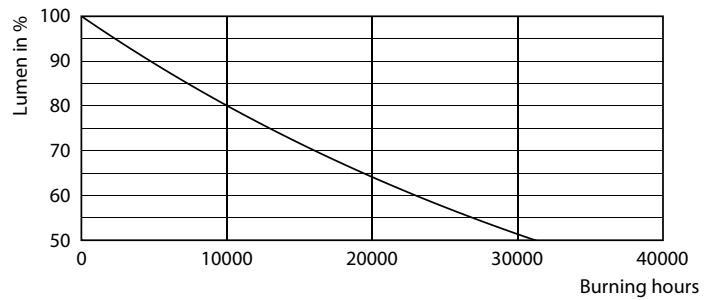

CorePro Plastic LEDcandles & lusters

Photometric data

Lifetime

Life Expectancy Diagram - CorePro lustre ND 7-60W E27 827 P48 FR

Lumen Maintenance Diagram - CorePro lustre ND 7-60W E27 827 P48 FR