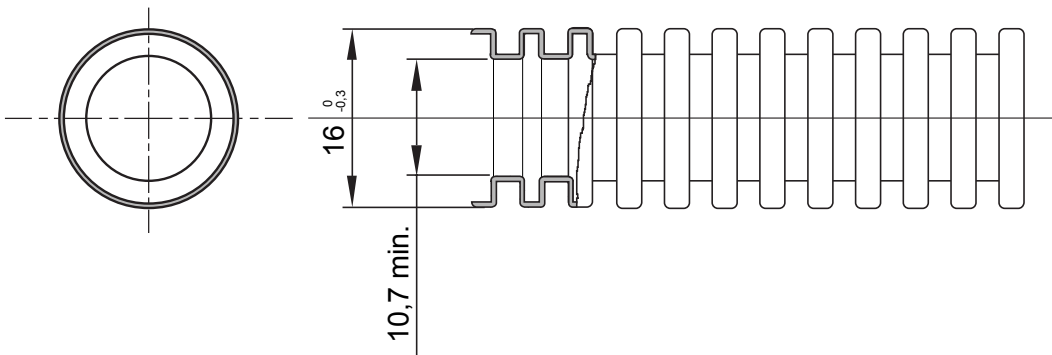

Product Data Sheet

DX10032R

FK Range

Light pliable conduits FK9 range, made of PVC, classification 22212, available in six diameters, from 16 to 50 mm, with or without cable puller, colour grey RAL 7035. Suitable for electrical and/or data transmission systems. Recommended for concealed installation in vertical walls or ceilings. The FK9 conduits comply with the standards EN 61386-1 and EN 61386-22.

Colour	Grey RAL 7035	Material	PVC
Type	without cable puller	Conduits Ø (mm)	32
Glow Wire Test	960 °C	Resistance to compression	2 (Light - 320 N)
Resistance to impact	2 (Light - 320 N)	Resistance to bending	2 (Pliable)
Electrical characteristics	2 (With electrical insulating characteristics)	Protection against ingress of solid objects without accessories	0
Protection against ingress of water	0	Resistance against corrosion	Not applicable to plastic conduit systems
Fire resistance	1 (Non-flame propagating)	Protection against ingress of solid objects with GF coupling	4
Standard	EN 61386-1 EN 61386-22	Classification	22212

DIMENSIONAL

TECHNICAL SYMBOLOGY

960 °C

STANDARDS/APPROVALS

GEWISS S.p.A. Via A. Volta, 1
24069 Cenate Sotto - Bergamo - Italy
tel. +39 035 94 61 11 fax +39 035 94 69 09

www.gewiss.com
sat@gewiss.com
Last update 20/04/2023

Data, measures, designs and pictures are shown only as informative purposes, and could be changed without previous notice