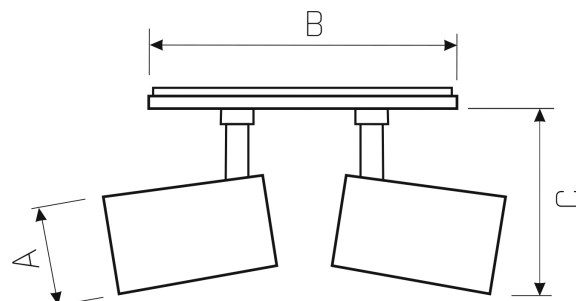

PESO 2

WOJP03308

LED luminaire PESO 2, with a power of 38 W, high light efficacy 150 lm/W. It is made of high-quality components, supported by a 5-year warranty. Lights up with neutral light - the most universal colour (4000K), which is suitable for the rooms we use on a daily basis, ensuring comfort during everyday activities. Narrow beam angle 40° gives directional light so that selected objects or surfaces can be better exposed. Designed for recessed mounting.

Power	38 W	Voltage	230 V
Colour temperature	4000 K	Colour of light	Neutral white
Beam angle	40 °	Degree of protection (IP)	IP20

Technical data

Code	WQJP03308
Power	38 W
Nominal current	181.7 mA
Voltage	230 V
Energy consumption	38 kWh/1000h
Frequency	50HZ Hz
Protection class	II
Power supply included	+
Manufacturer of power supply	TRIDONIC
Power factor	0.93
Useful luminous flux*	5700 lm (360°)
Luminous flux**	3420 lm (360°)
Lamp efficacy	150 lm/W
Colour temperature	4000 K
Colour of light	Neutral white
Beam angle	40 °
RA	80
Light source included	+
Producer of LED diodes	CREE
Uniformity of color SDCM max	3
Dimmable	OPC
Working temperature range	-20/+40 °
Lifespan	50000 h
Housing material	Aluminum
Degree of protection (IP)	IP20
Colour	White
Dimension (AxBxC)	82x280x100 mm
Mounting hole	272x92 mm
For use	Inside
Assembly method	Recessed
Application	Inside
Made in	PL