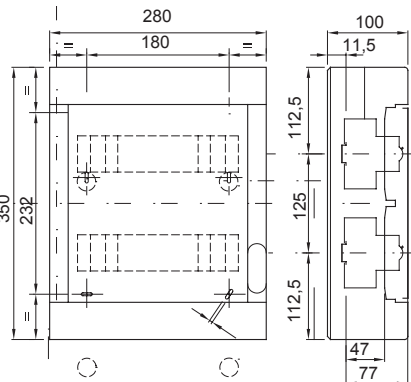

## GW40067BD

40 CD Range

The IP40 protected decorative enclosures are available in sizes from 8 to 72M. They provide superior aesthetic integration and are equipped with screw wiring multipolar terminal blocks, 80 A IP 20. They are available with smoked transparent doors or with blank doors that can be equipped with safety lock, characterized by the "PUSH" opening and closing. The terminal blocks allow to create simple and neat wiring reducing the set-up time of the enclosure.

Insulation class	II (according to IEC 61140 standards)	Colour	White RAL 9016
Outer dim. LxHxD (mm)	280x350x100	IP degree	IP40
Dispersible power (W)	25	Mechanical resistance	IK08
Rated voltage	400 V	Door colour	Blank
Terminal blocks	80 A - IP20 bipolar holes with screws	No. of modules EN 50022	24 (12X2)
Rated current	125 A	Glow Wire Test	650 °C
Operating temperature	-25 +60 °C	Type of material	Halogen-free in compliance with EN 60754-2
Electrocod	0321	Thermo-pressure with ball	70 °C
Accessories for insulation restoring	Screwcaps (GW44623) or fixing brackets in resin (GW44621)	Standard	EN 60670-1 (CEI 23-48) IEC60670-24 CEI 23-49
Insulation voltage	750 V	Pole 1 (mm <sup>2</sup> )	N/E 2x[(3x16) + (11x10)]
Pole 2 (mm <sup>2</sup> )	N/E 2x[(3x16) + (11x10)]		

### DIMENSIONAL