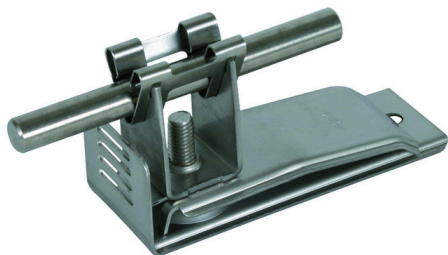

DLH DG H20 UK8 V2A (206 389)

Figure without obligation

Type Part No.	DLH DG H20 UK8 V2A 206 389
Material of roof conductor holder	StSt
Clamping range	2-8 mm
Height of conductor holder	20 mm
Material of conductor holder	StSt
Conductor support Rd	8 mm
Type of conductor holder	DEHNgrip
Female thread	M6
Conductor routing	loose
Type of roofing	bitumen shingles, roof and wall plates
Fixing possibility	clamping
Standard	EN 62561-4
Weight	62 g
Customs tariff number	85389099
GTIN	4013364109544
PU	50 Stk