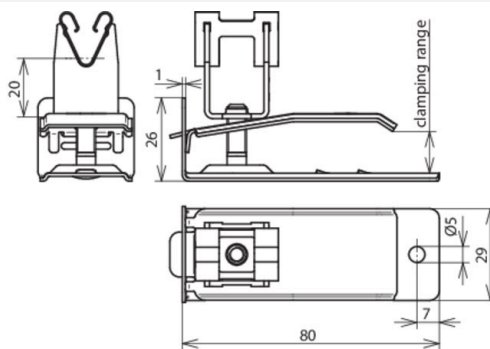

DLH DG H20 UK8 V2A (206 389)

Figure without obligation

Type Part No.	DLH DG H20 UK8 V2A 206 389
Material of roof conductor holder	StSt
Clamping range	2-8 mm
Height of conductor holder	20 mm
Material of conductor holder	StSt
Conductor support Rd	8 mm
Type of conductor holder	DEHNgrip
Female thread	M6
Conductor routing	loose
Type of roofing	bitumen shingles, roof and wall plates
Fixing possibility	clamping
Standard	EN 62561-4
Weight	62 g
Customs tariff number	85389099
GTIN	4013364109544
PU	50 Stk

We reserve the right to introduce changes in performance, configuration and technology, dimensions, weights and materials in the course of technical progress. The figures are shown without obligation.