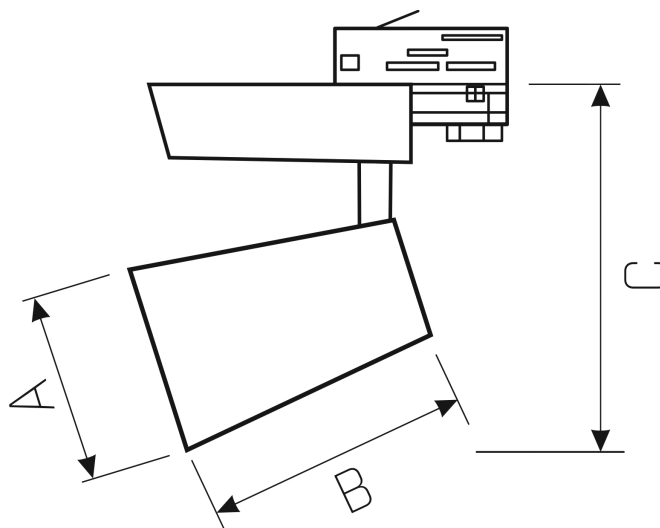

# ESTRA

WOJP00324

LED luminaire ESTRA, with a power of 19 W, high light efficacy 140 lm/W. It is made of high-quality components, supported by a 5-year warranty. It shines with a warm light (3000K), which promotes relaxation and rest, making the illuminated room cosier. Narrow beam angle 60° gives directional light so that selected objects or surfaces can be better exposed. Designed to be mounted on a track.

Power	<b>19 W</b>	Voltage	<b>230 V</b>
Colour temperature	<b>3000 K</b>	Colour of light	<b>WW</b>
Beam angle	<b>60 °</b>	Degree of protection (IP)	<b>IP20</b>

## Technical data

Code	WQJP00324
Power	19 W
Nominal current	90.9 mA
Voltage	230 V
Energy consumption	19 kWh/1000h
Frequency	50HZ Hz
Protection class	I
Power supply included	+
Manufacturer of power supply	TCI
Power factor	0.93
Useful luminous flux*	2660 lm (360°)
Luminous flux**	2090 lm (360°)
Lamp efficacy	140 lm/W
Colour temperature	3000 K
Colour of light	WW
Beam angle	60 °
RA	80
Light source included	+
Producer of LED diodes	CREE
Uniformity of color SDCM max	3
Dimmable	OPC
Working temperature range	-20/+40 °
Lifespan	50000 h
Housing material	Aluminum
Degree of protection (IP)	IP20
Colour	White
Dimension (AxBxC)	109x130x190 mm
For use	Inside
Assembly method	on track
Application	Inside
Made in	PL