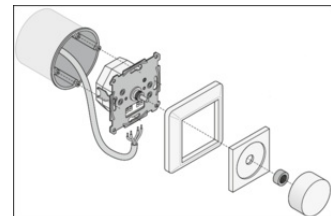

References / Links

- For current information see www.ledvance.com/light-management-systems

DISCLAIMER

Subject to change without notice. Errors and omission excepted. Always make sure to use the most recent release.