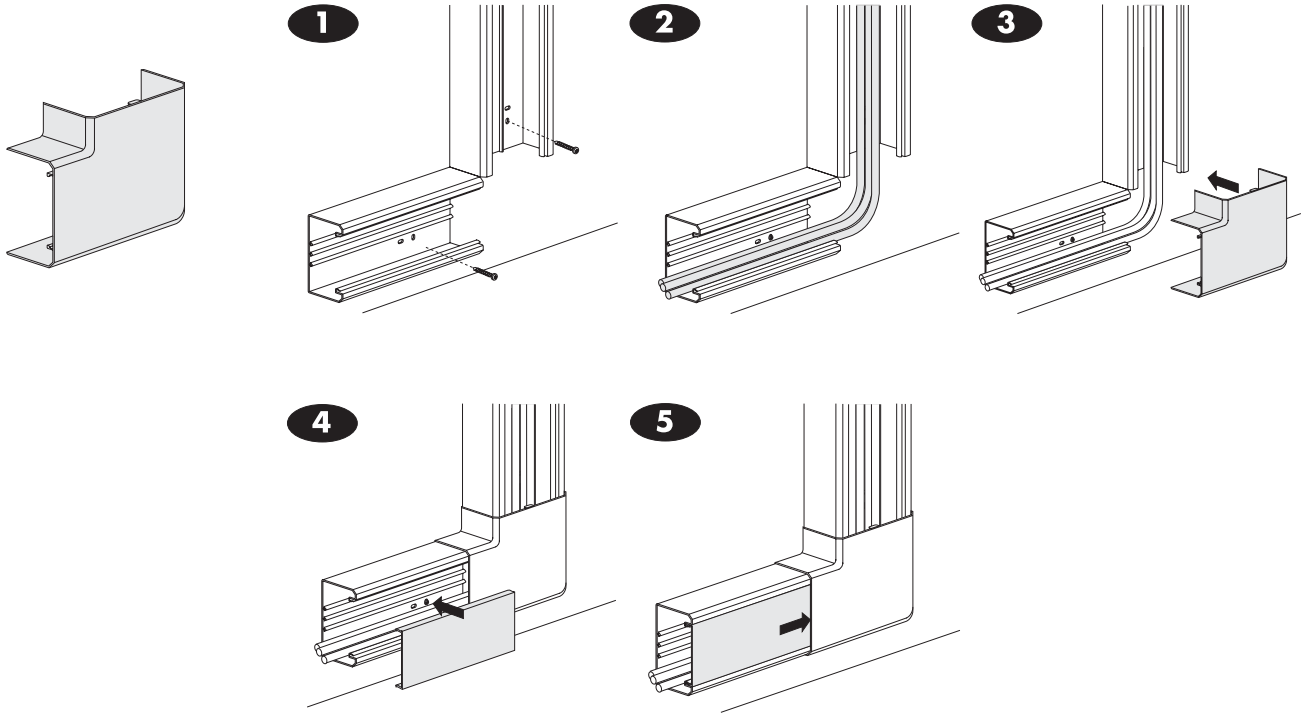

Installation trunking

ETK10134E
ETK10150E
ETK15150
ETK151502
ISM17010

Installation trunking

Cable retainer

External corner

Internal corner

Bend, 90°

T-piece

Cable shelf

Stop end

Joint cover piece kit

Adaptors (only for 75 mm front opening)

Installation trunking, two compartments