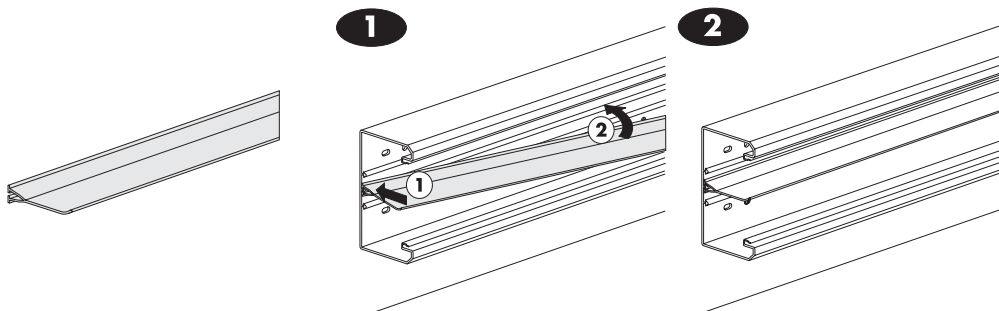

Installation trunking

ETK10134E
ETK10150E
ETK15150
ETK151502
ISM17010

Installation trunking

Cable retainer

External corner

Internal corner

Bend, 90°

T-piece

Cable shelf

Stop end

Joint cover piece kit

Adaptors (only for 75 mm front opening)

Installation trunking, two compartments