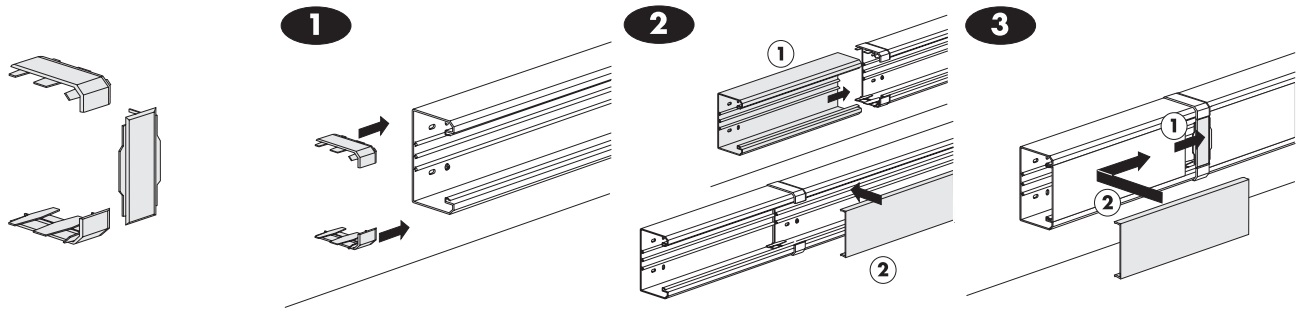

Installation trunking

ETK10134E
ETK10150E
ETK15150
ETK151502
ISM17010

Installation trunking

Cable retainer

External corner

Internal corner

Bend, 90°

T-piece

Cable shelf

Stop end

Joint cover piece kit

Adaptors (only for 75 mm front opening)

Installation trunking, two compartments