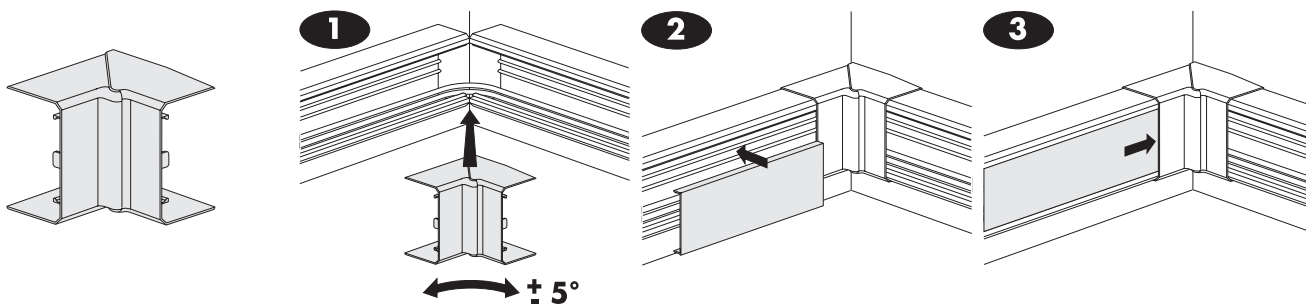

Installation trunking

ETK10134E
ETK10150E
ETK15150
ETK151502
ISM17010

Installation trunking

Cable retainer

External corner

Internal corner

Bend, 90°

T-piece

Cable shelf

Stop end

Joint cover piece kit

Adaptors (only for 75 mm front opening)

Installation trunking, two compartments