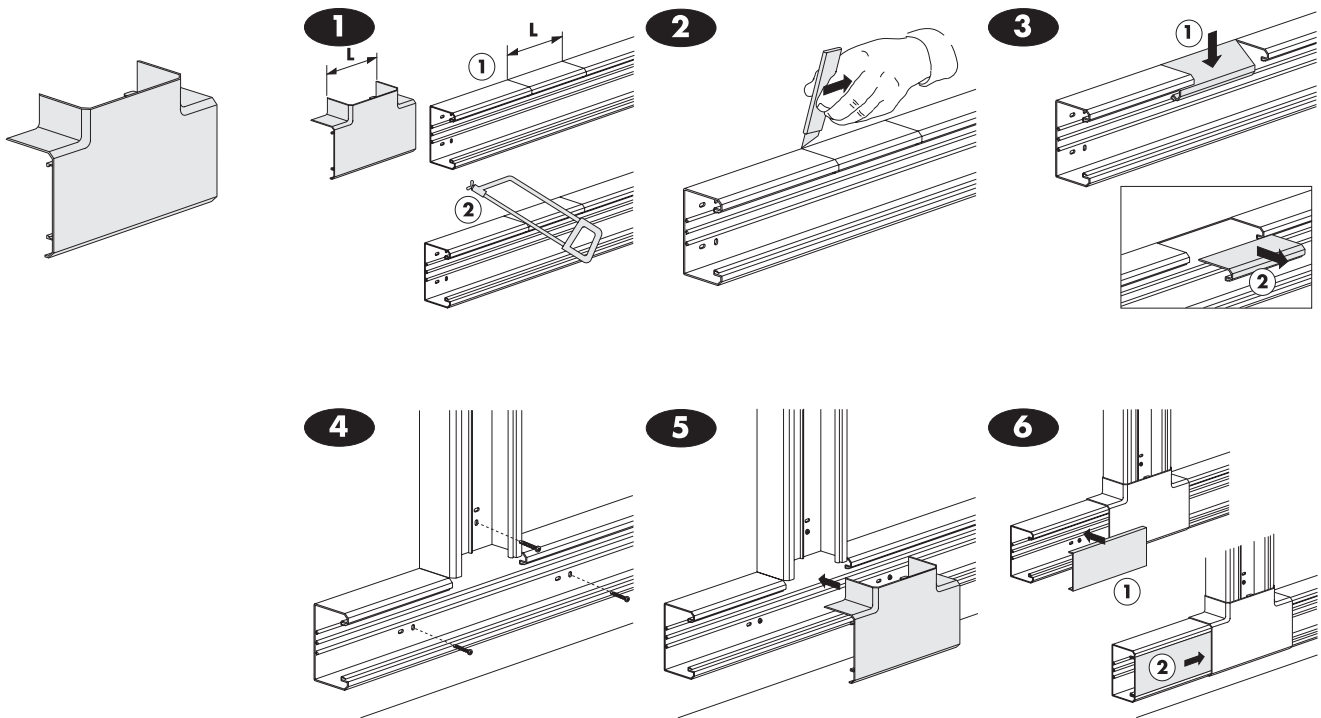

Installation trunking

ETK10134E
ETK10150E
ETK15150
ETK151502
ISM17010

Installation trunking

Cable retainer

External corner

Internal corner

Bend, 90°

T-piece

Cable shelf

Stop end

Joint cover piece kit

Adaptors (only for 75 mm front opening)

Installation trunking, two compartments