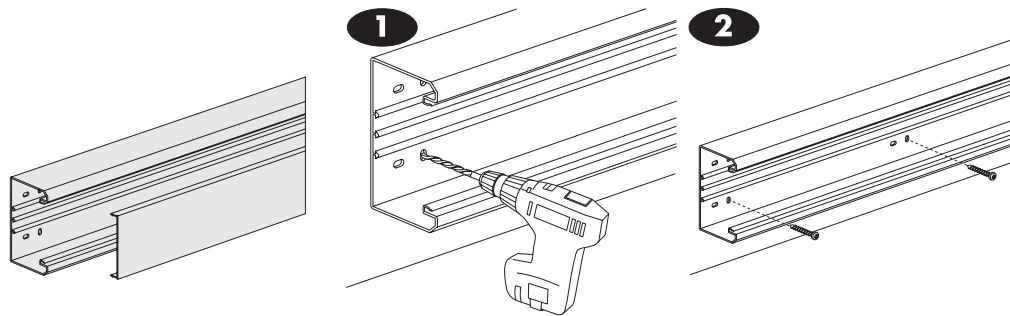

Installation trunking

ETK10134E
ETK10150E
ETK15150
ETK151502
ISM17010

Installation trunking

Cable retainer

External corner

Internal corner

Bend, 90°

T-piece

Cable shelf

Stop end

Joint cover piece kit

Adaptors (only for 75 mm front opening)

Installation trunking, two compartments