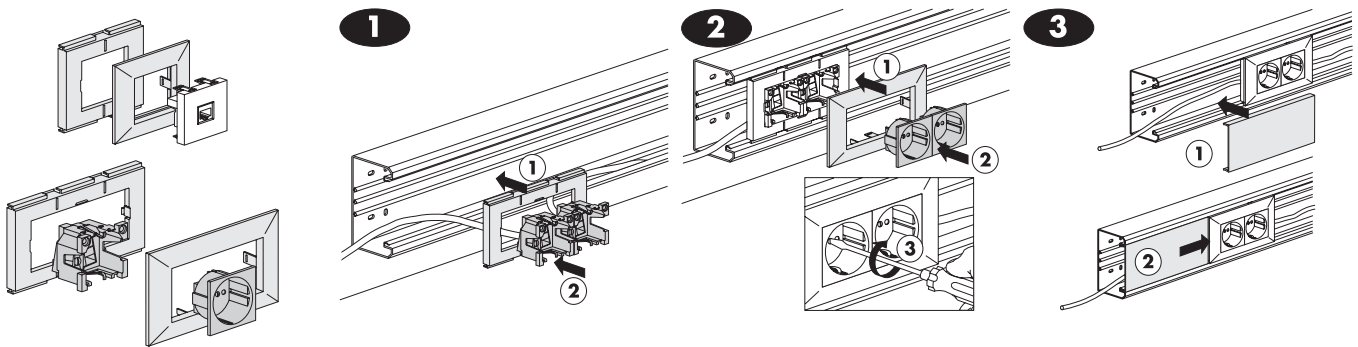

Installation trunking

ETK10134E
ETK10150E
ETK15150
ETK151502
ISM17010

Installation trunking

Cable retainer

External corner

Internal corner

Bend, 90°

T-piece

Cable shelf

Stop end

Joint cover piece kit

Adaptors (only for 75 mm front opening)

Installation trunking, two compartments