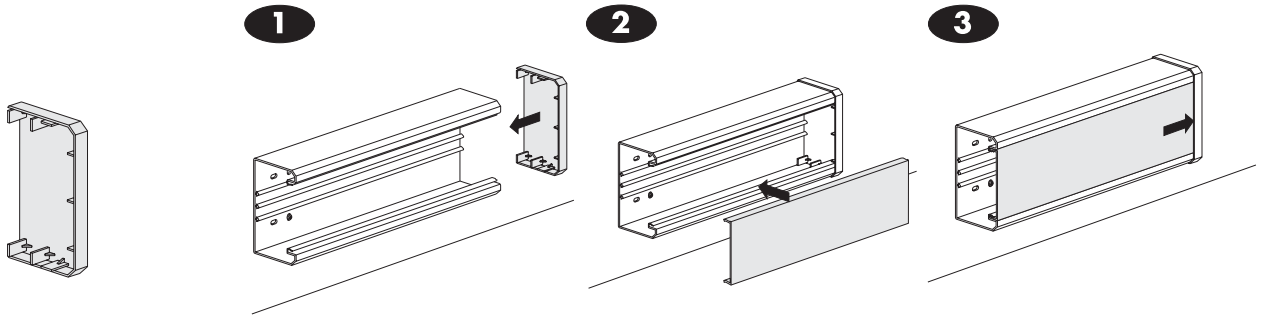

Installation trunking

ETK10134E
ETK10150E
ETK15150
ETK151502
ISM17010

Installation trunking

Cable retainer

External corner

Internal corner

Bend, 90°

T-piece

Cable shelf

Stop end

Joint cover piece kit

Adaptors (only for 75 mm front opening)

Installation trunking, two compartments