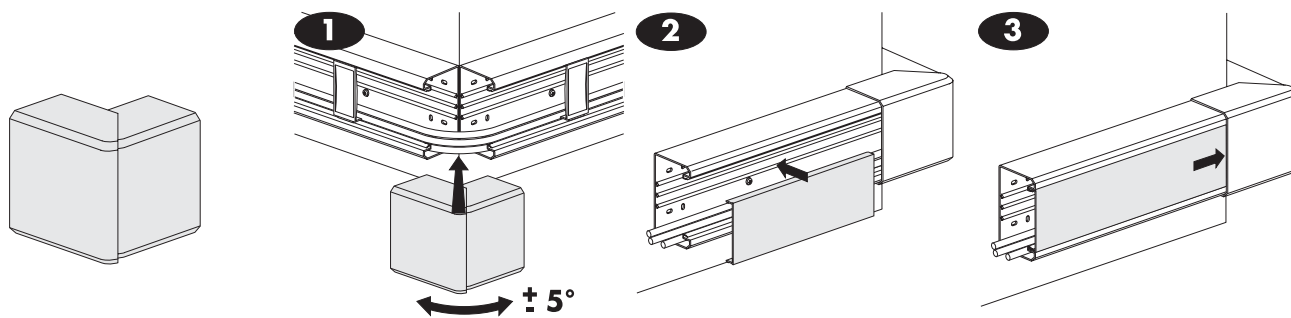

Installation trunking

ETK10134E
ETK10150E
ETK15150
ETK151502
ISM17010

Installation trunking

Cable retainer

External corner

Internal corner

Bend, 90°

T-piece

Cable shelf

Stop end

Joint cover piece kit

Adaptors (only for 75 mm front opening)

Installation trunking, two compartments