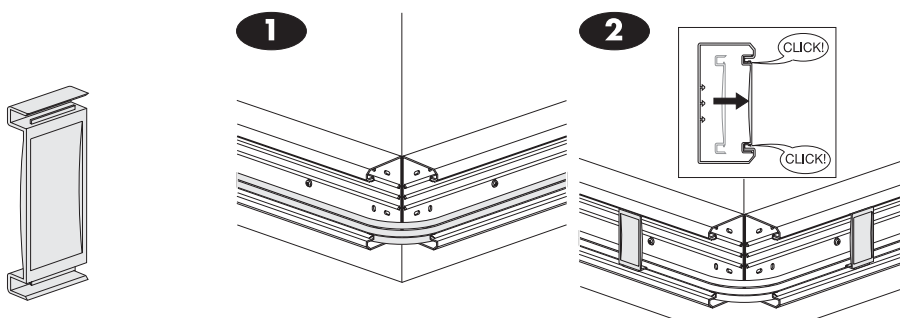

Installation trunking

ETK10134E
ETK10150E
ETK15150
ETK151502
ISM17010

Installation trunking

Cable retainer

External corner

Internal corner

Bend, 90°

T-piece

Cable shelf

Stop end

Joint cover piece kit

Adaptors (only for 75 mm front opening)

Installation trunking, two compartments