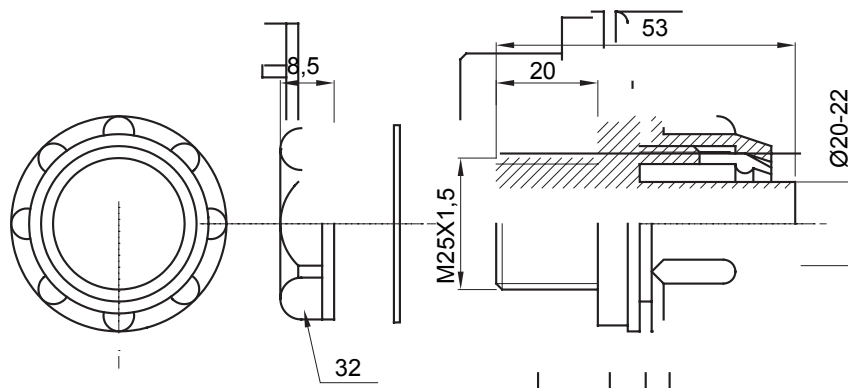

## DX56022

DF Range

Straight and revolving coupling device for sheath with IP54 protection degree.

Colour	Grey RAL 7035	IP degree	IP54
ISO pitch	M25x1.5	Sheath Ø (mm)	20-22
Type	Fixed	Electrocod	210

### DIMENSIONAL